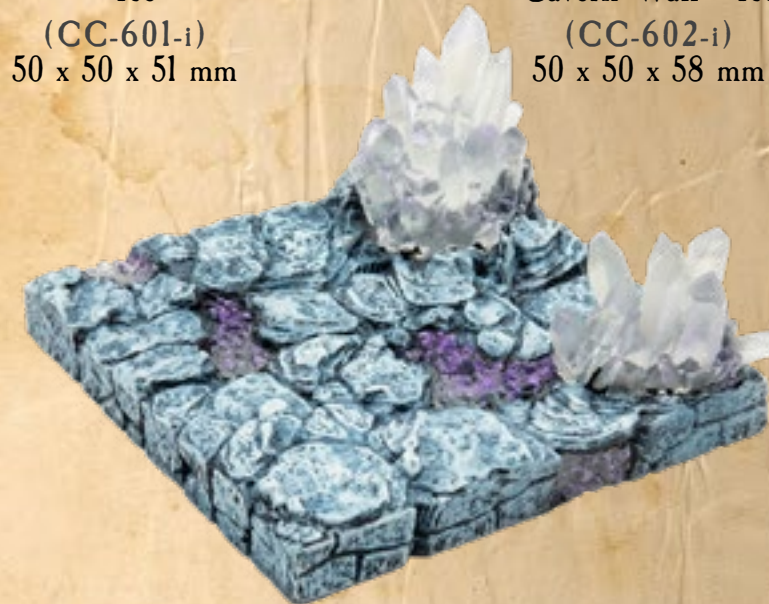

Large Floor Crystal
(CC-603c)
46 x 46 x 42 mm

4x4 Crystal Cavern Floor - Ice
(CC-603a-i)
100 x 100 x 49 mm

Large Crystal Cluster
(CC-604b)
65 x 54 x 58 mm

4x4 Crystal Cavern Corner - Ice
(CC-604a-i)
103.5 x 103 x 65 mm