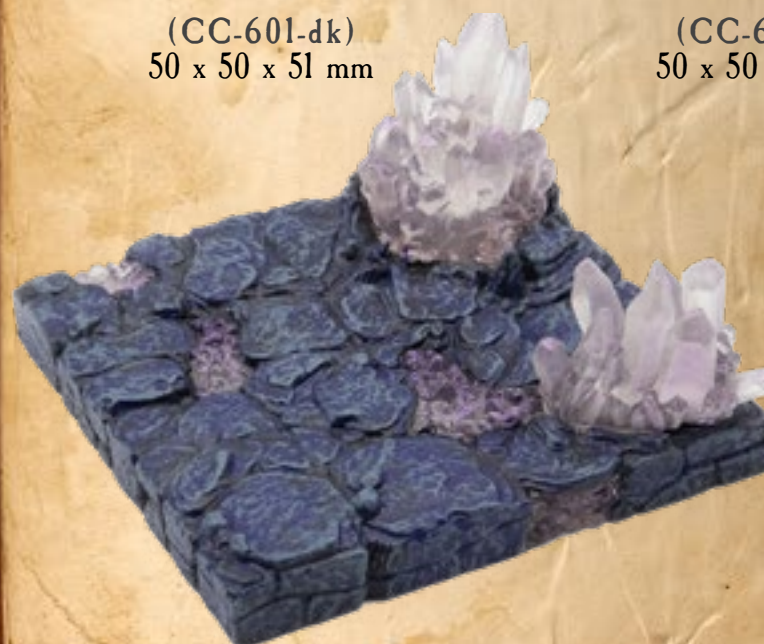

2x4 Crystal Alcove - LED Socket - Underdome
(CC-610-dk)
103 x 101 x 64 mm

4x4 Crystal Cavern Floor - Underdome
(CC-603a-dk)
100 x 100 x 49 mm

UNLOCKED PIECES