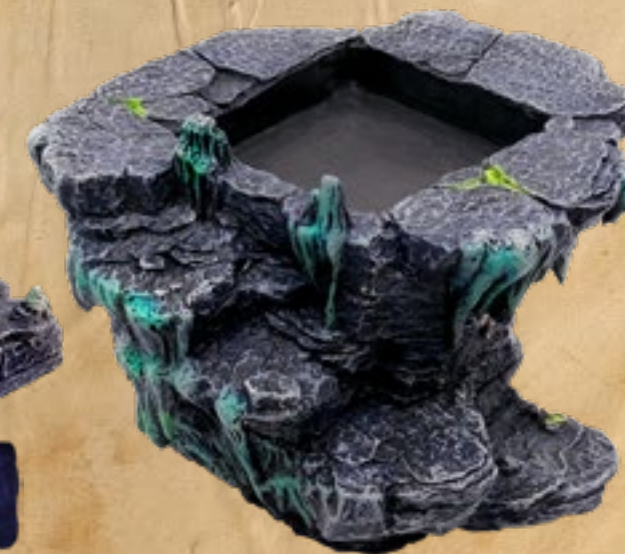

Stairway to Violence Top
- LED Socket - Underdoom
(EC-607-dk)
110 x 105 x 62 mm