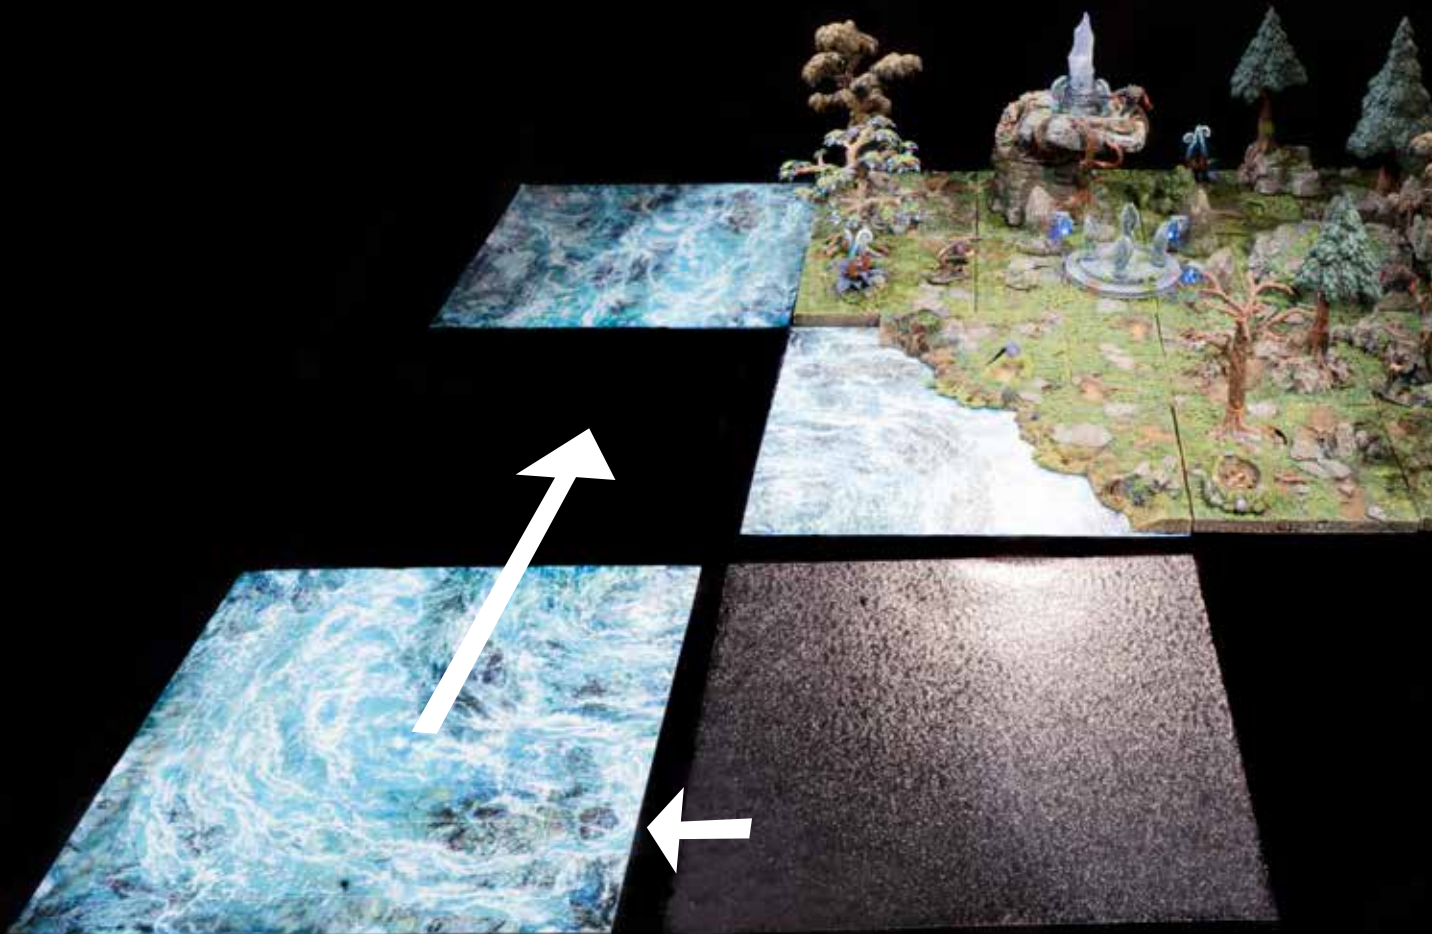

FOREST MEGA BUILD

x1 - Raging River Curve
12x12 Terrain Tray