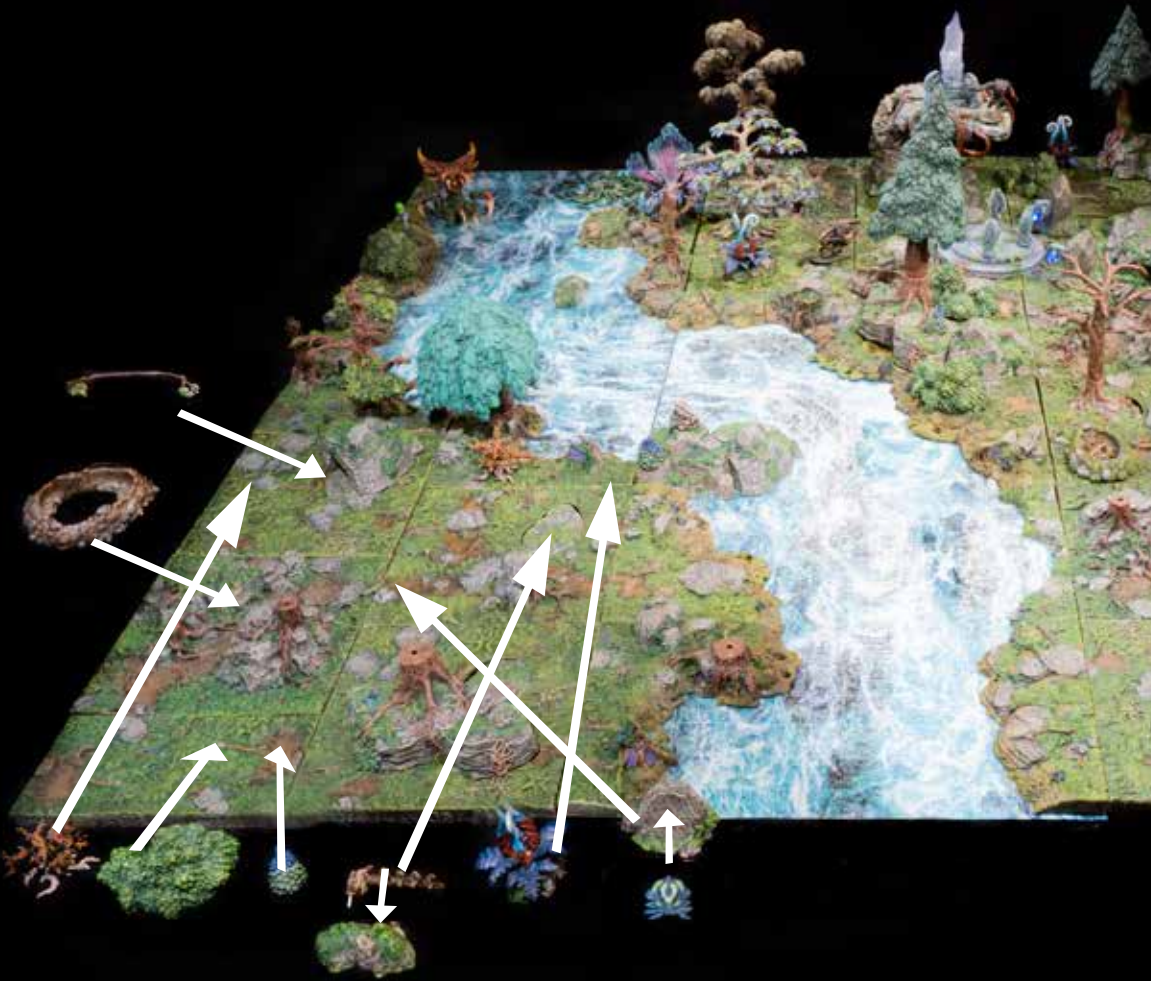

FOREST MEGA BUILD