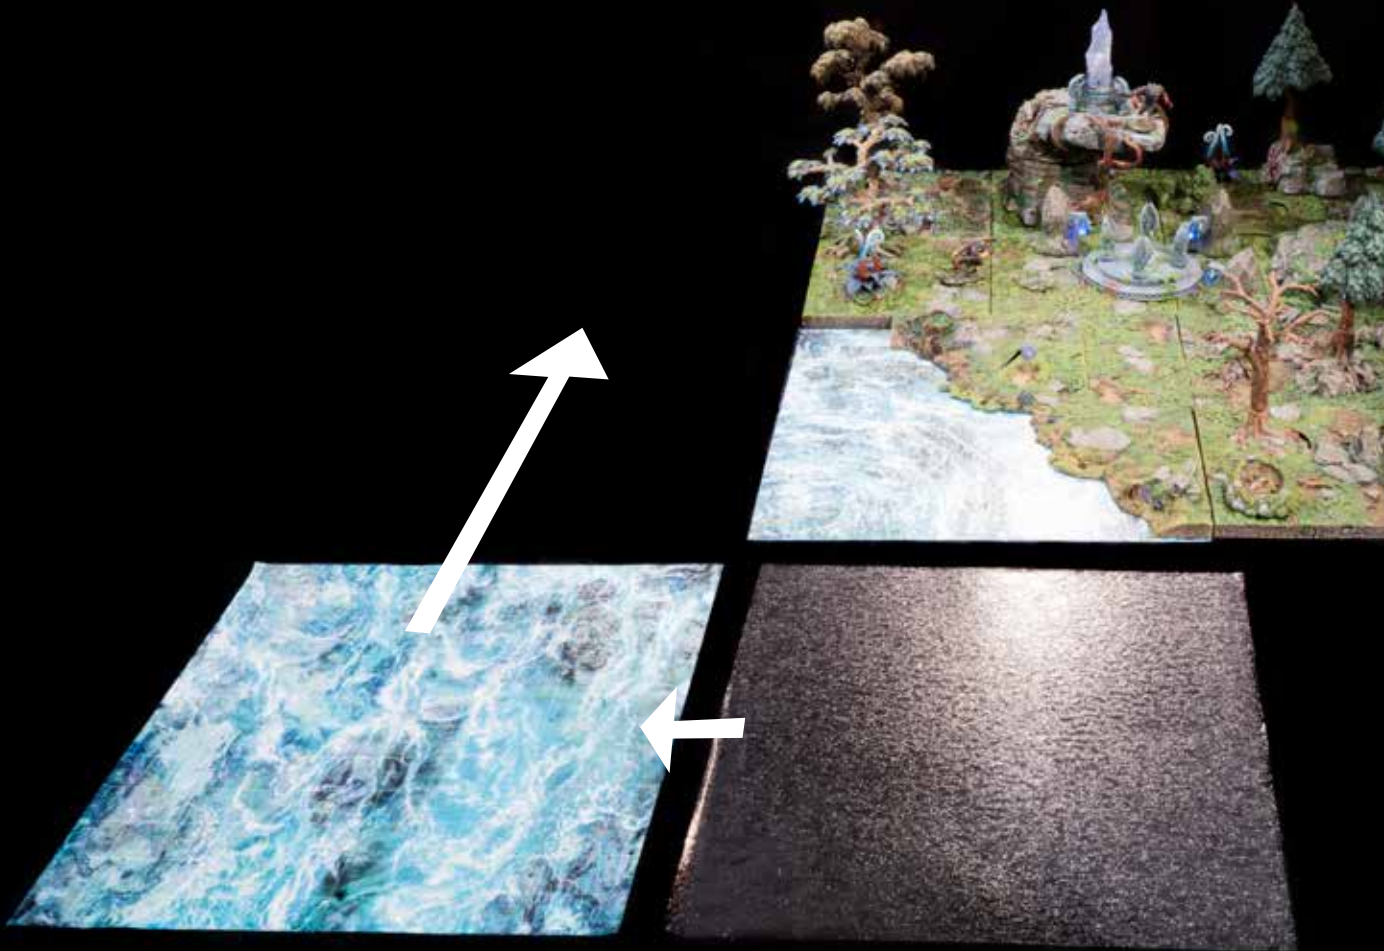

FOREST MEGA BUILD

x1 - Raging River Straight
12x12 Terrain Tray