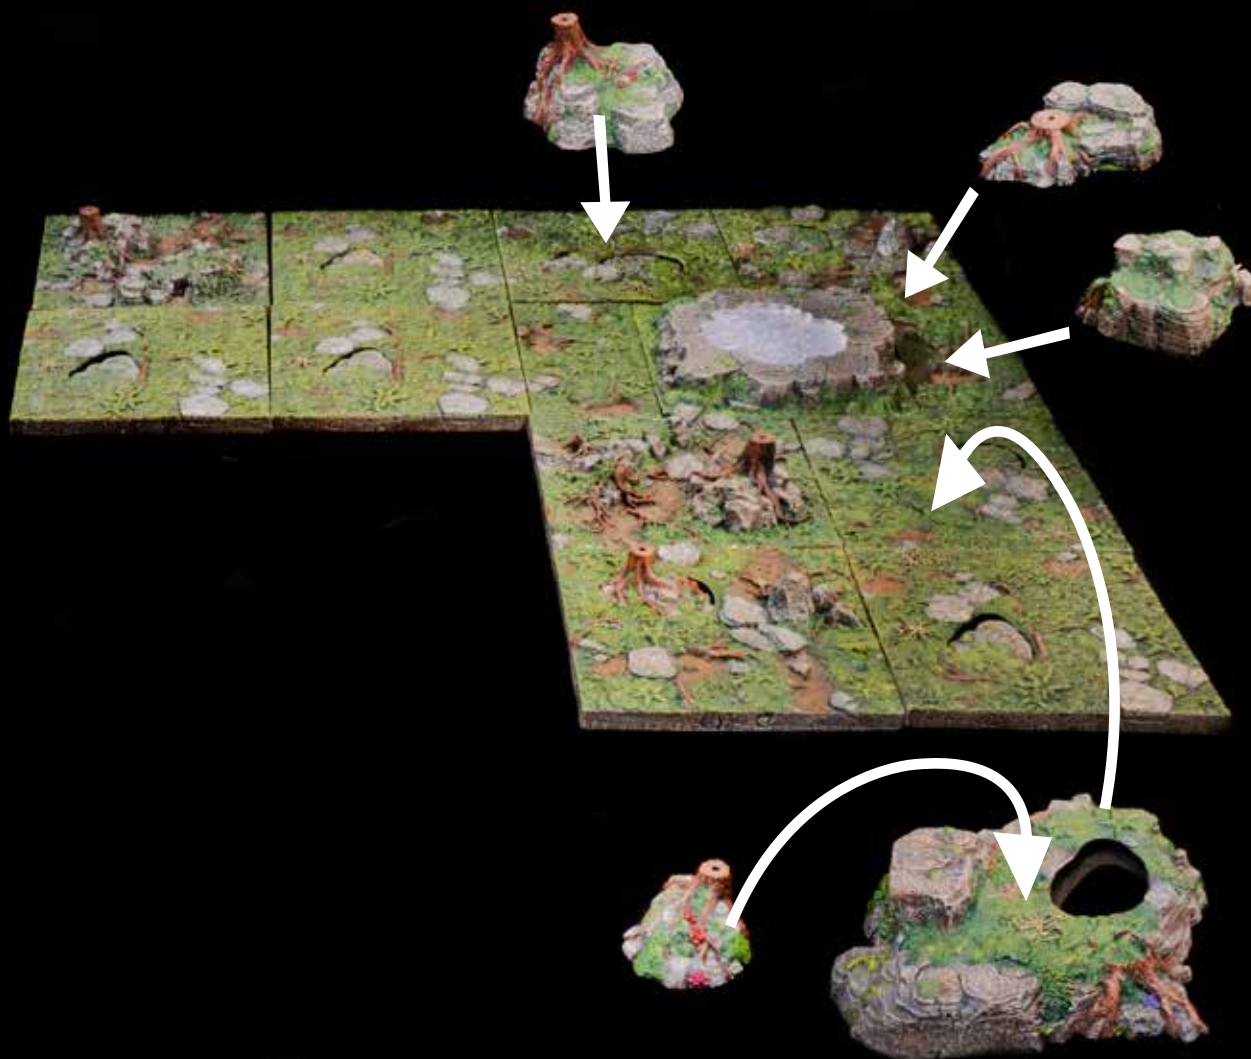

FOREST MEGA BUILD

x1 - Stepped Rock

x1 - Small Forest
Stump Lump

x1 - Large Swamp
Stump Lump

x1 - Small Stump
Teardrop Insert

x1 - Huge Rocky
Hummock