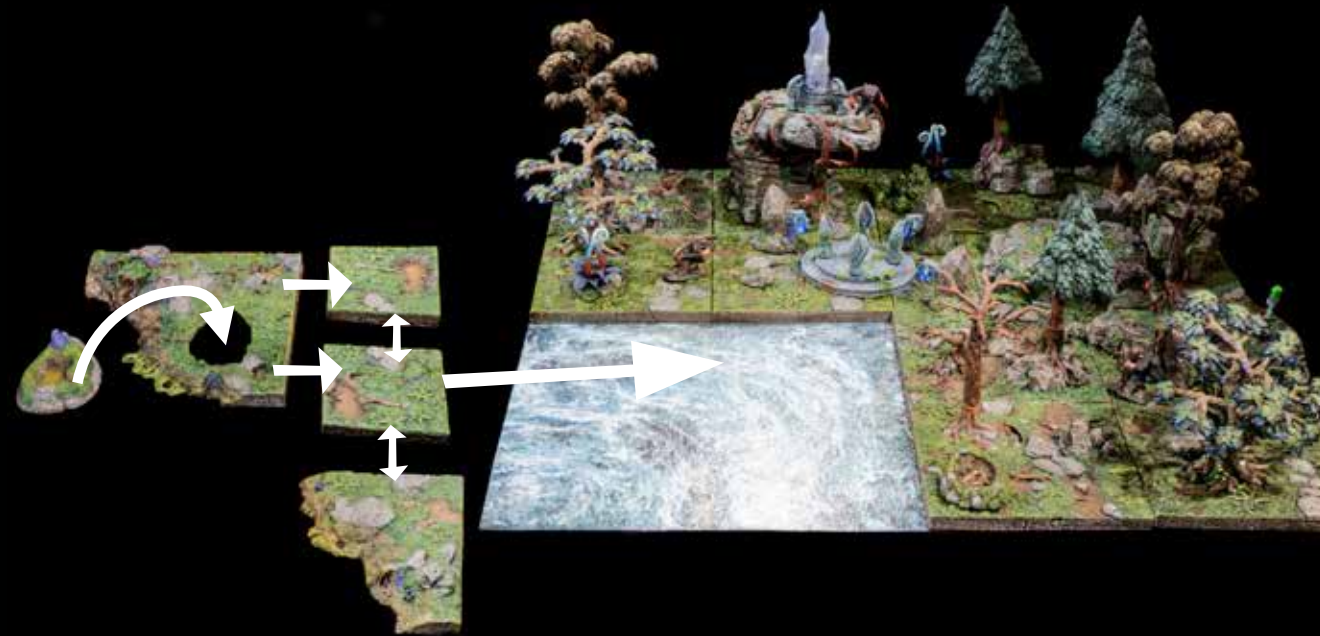

FOREST MEGA BUILD

x1 - Right Swell
Swamp Bank