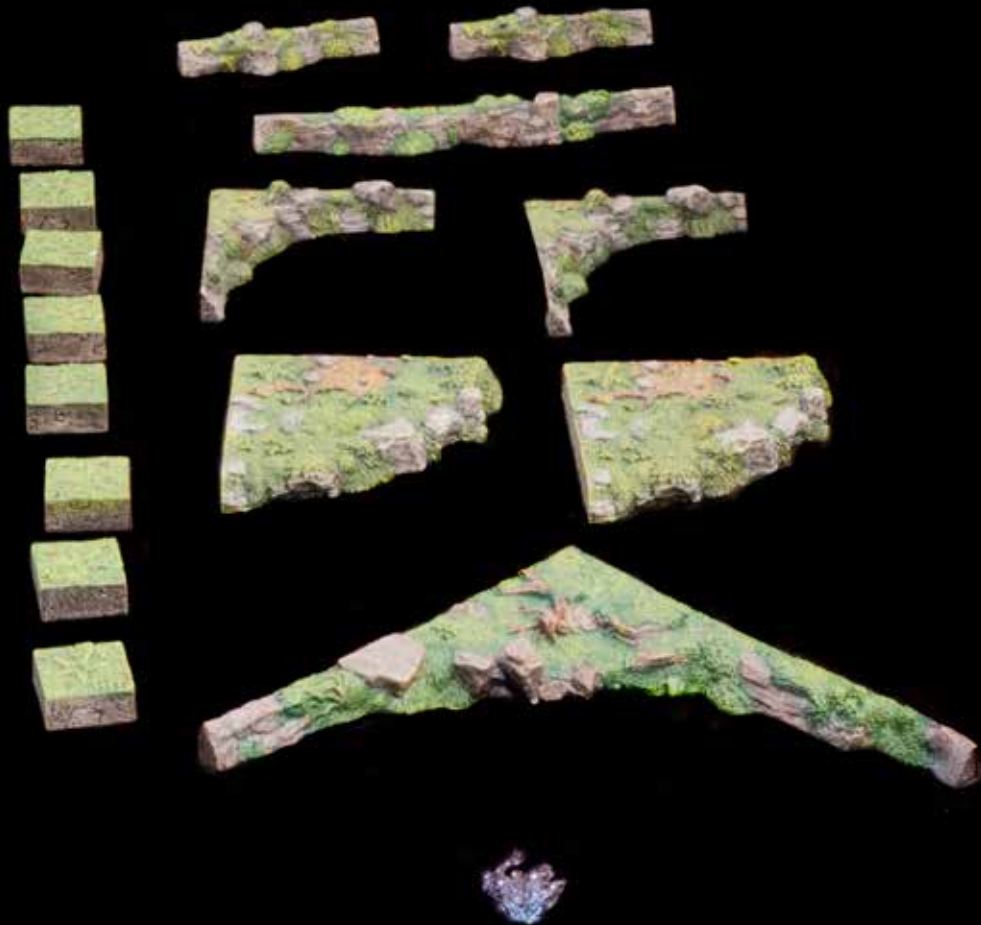

FOREST MEGA BUILD