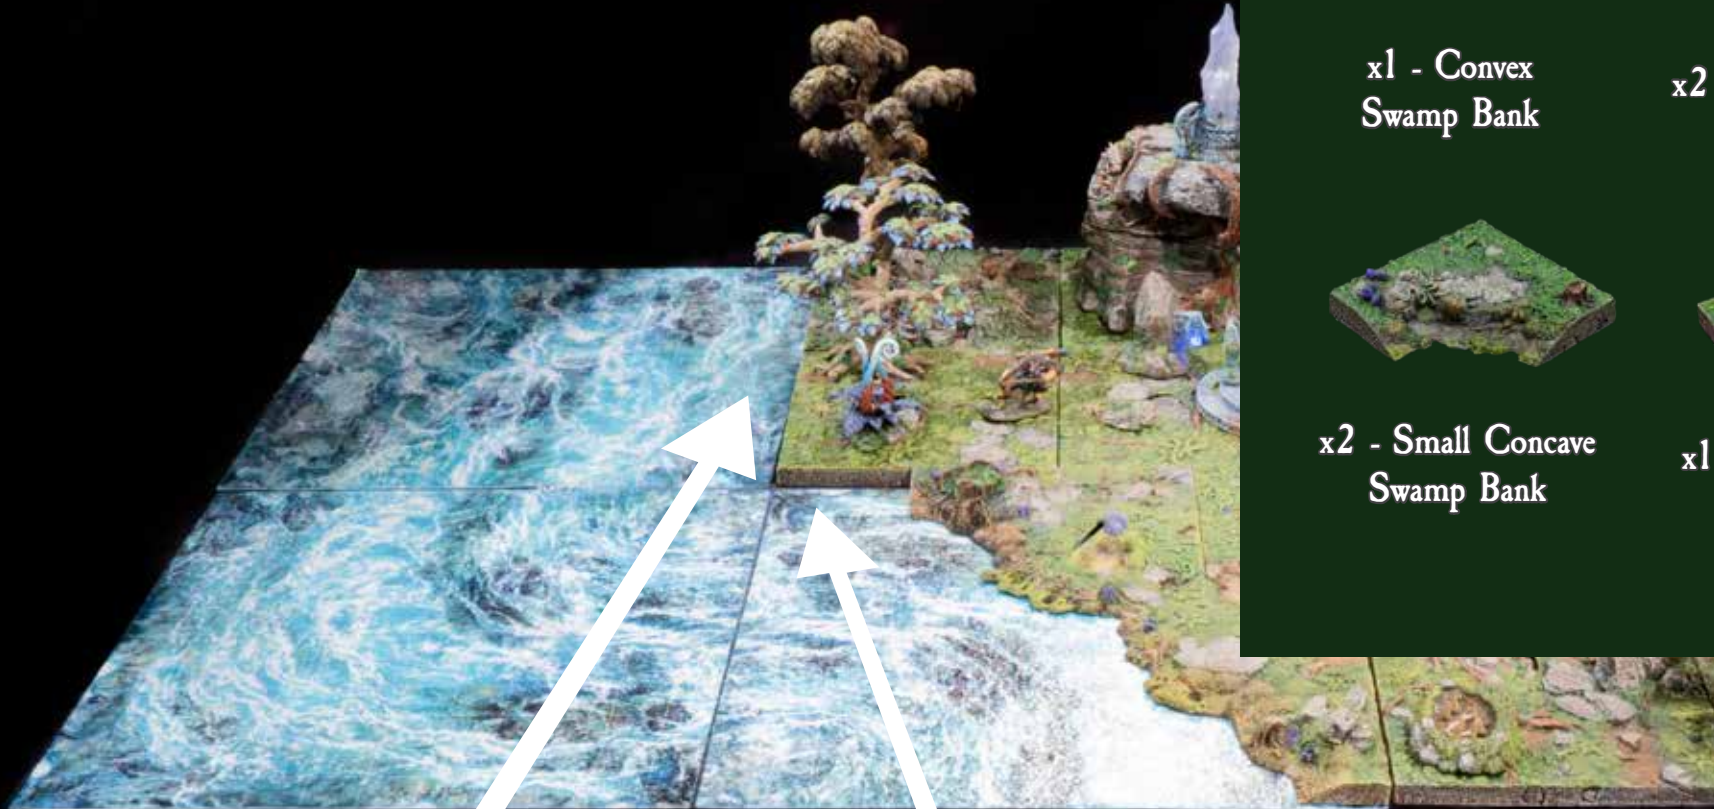

FOREST MEGA BUILD

x1 - Convex
Swamp Bank