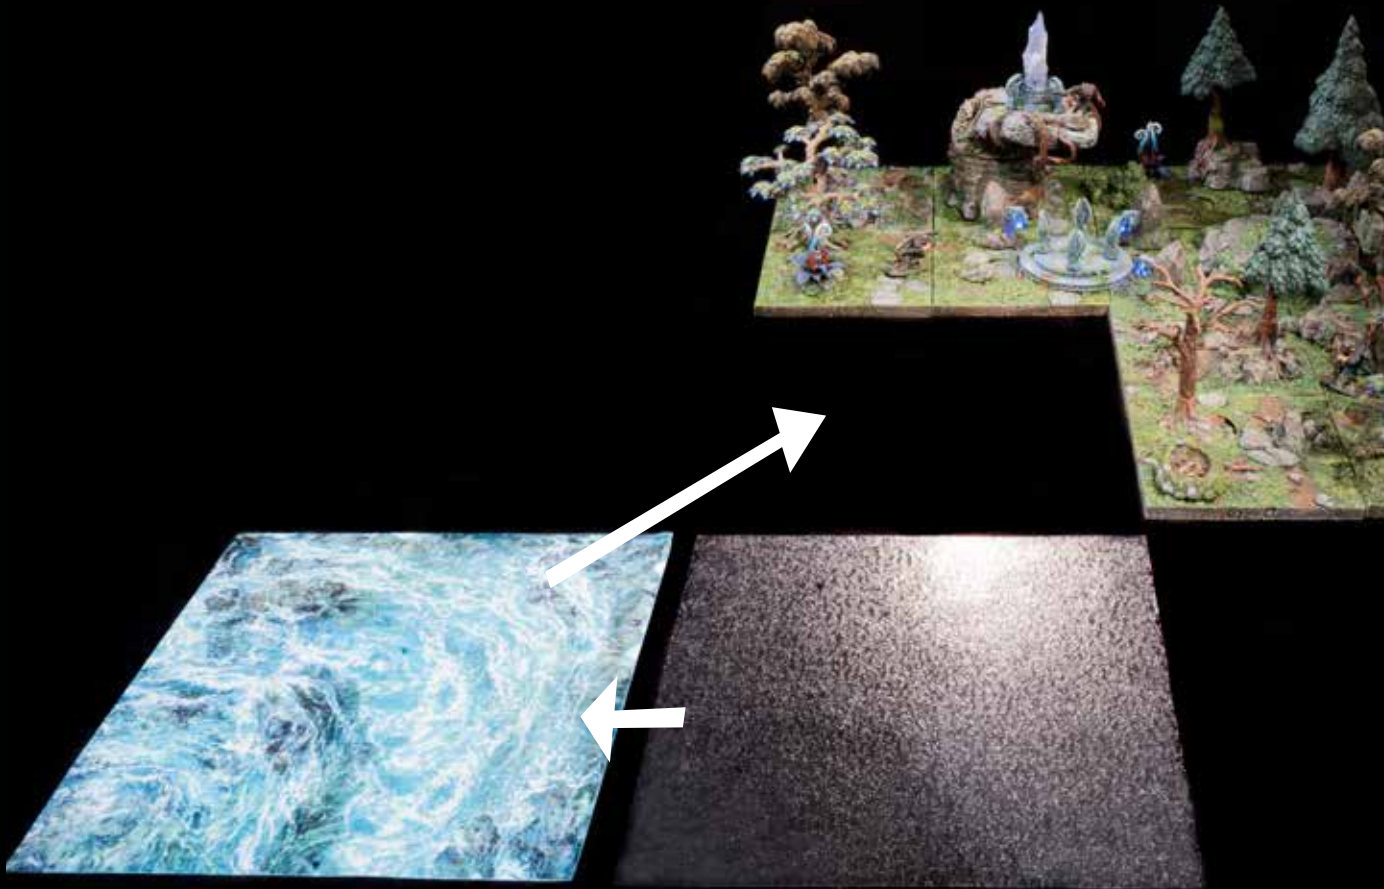

# FOREST MEGA BUILD

x1 - Raging River Curve  
12x12 Terrain Tray

x1 - 12x12  
Water Texture Overlay