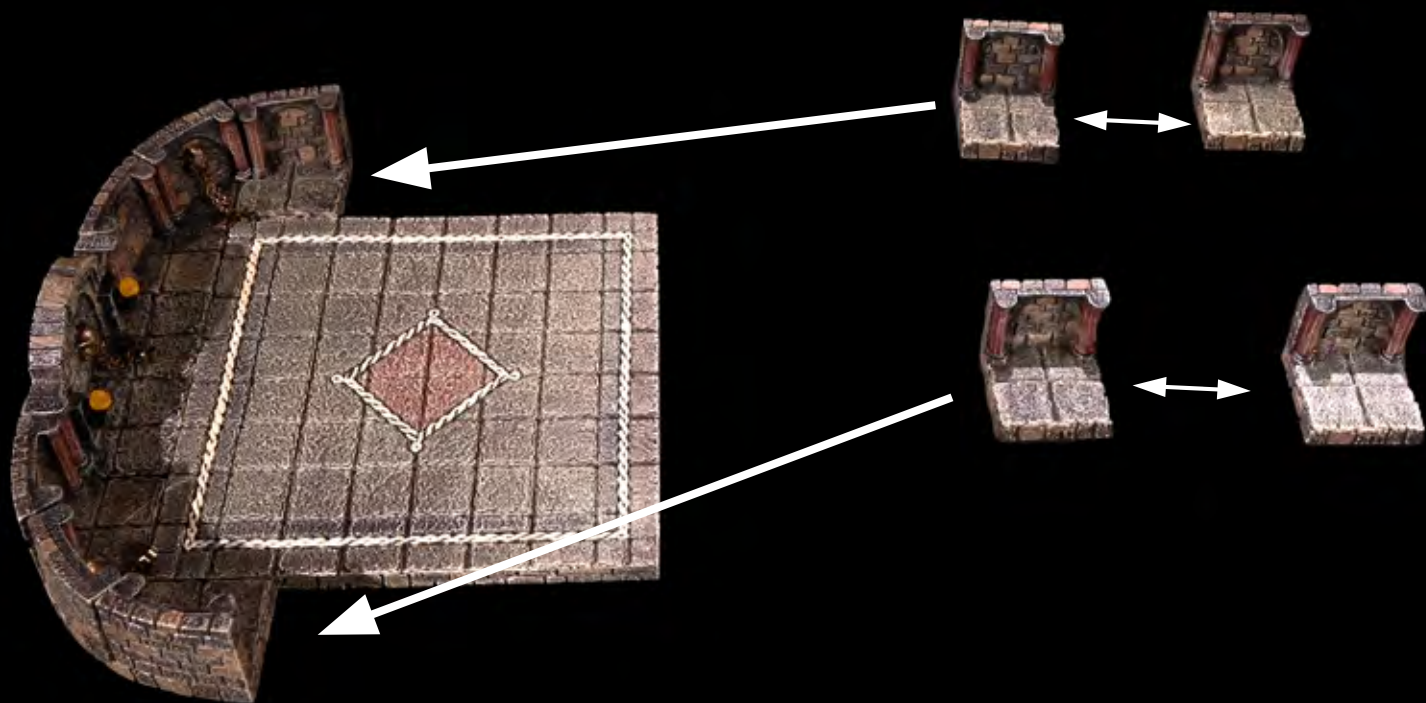

x1 - Grand Vaulted Wall

x1 - Magnetic Manacles

x2 - LED Wall Torch

◆ SINISTER DUNGEON LAIR ◆

x2 - Large Vaulted Curve Wall

x2 - Vaulted Curve Wall Insert

x2 - Magnetic Manacles

◆ SINISTER DUNGEON LAIR ◆

x4 -Vaulter Wall

◆ SINISTER DUNGEON LAIR ◆

x2 - Magnetic Corner

x2 - Magnetic Manacles

◆ SINISTER DUNGEON LAIR ◆

x2 - Passage Wall

x4 - Classic
Dungeon Wall

◆ SINISTER DUNGEON LAIR ◆