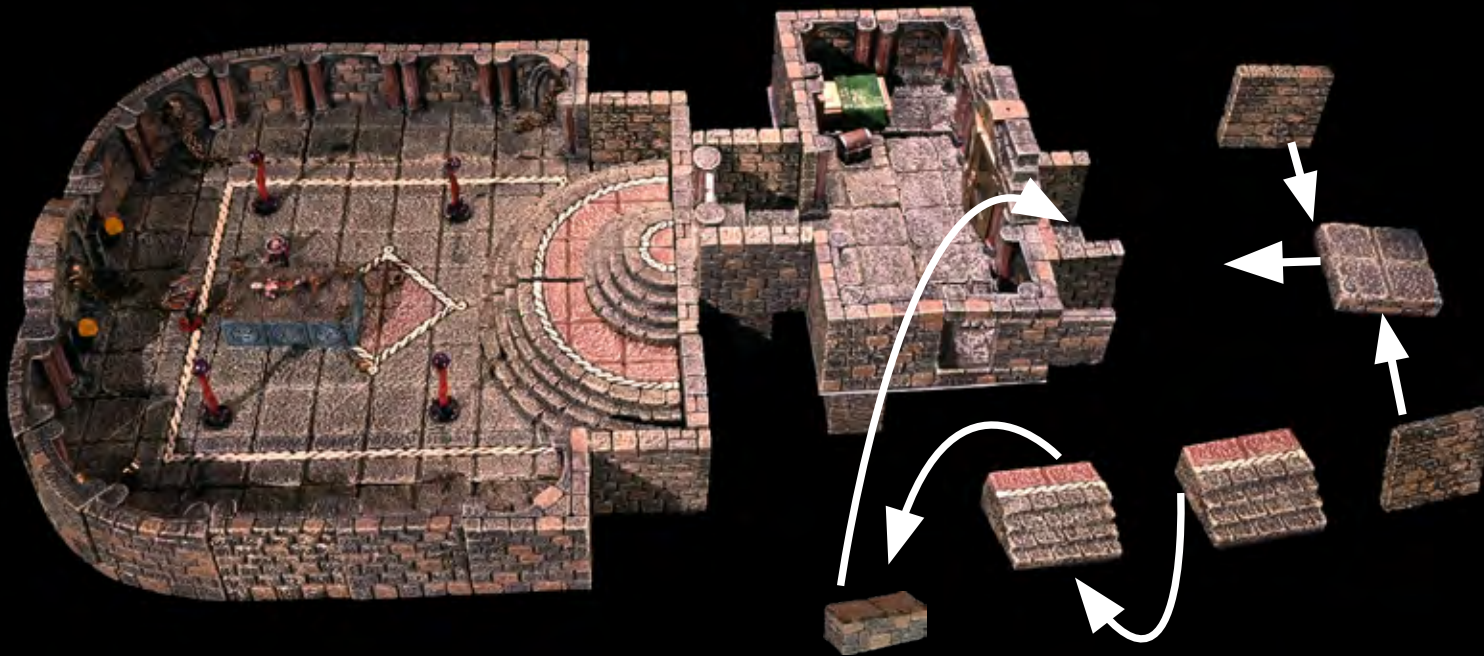

◆ SINISTER DUNGEON LAIR ◆

x2 - Vaulted Corner

x1 - Vaulted Wall

x1 - Dungeon Floor

◆ SINISTER DUNGEON LAIR ◆

x1 - Vaulted Corner

x1 - Secret Corner Door

x1 - Vaulted Double Door Frame

◆ SINISTER DUNGEON LAIR ◆

x1 - Bed

x1 - Suspicious Chest

◆ SINISTER DUNGEON LAIR ◆

x2 - Passage Wall

x1 - Dungeon Floor

◆ SINISTER DUNGEON LAIR ◆

x2 - Passage Wall

x1 - Dungeon Floor

x1 - Dais 2x1 Platform

x2 - Straight Dais

◆ SINISTER DUNGEON LAIR ◆