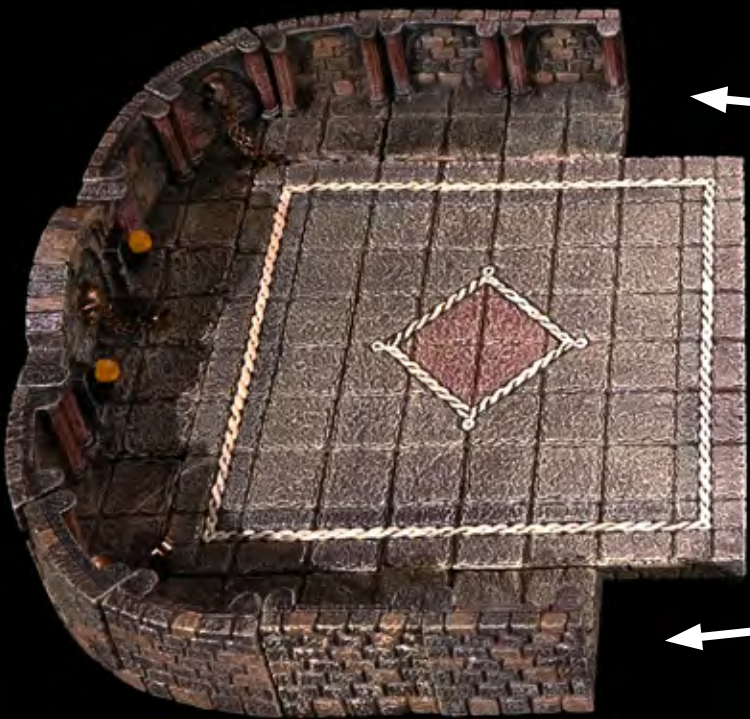

ENCOUNTER 4

SINISTER DUNGEON LAIR

PLAGUESTONE

PATHFINDER

*Plaguestone™ and The Fall of Plaguestone™ are used
under license and are trademarks of Paizo Inc. ®.*

© 2019, Paizo, Inc.

◆ SINISTER DUNGEON LAIR ◆

x1 - 8x8 Dungeon Floor

x1 - Grand Vaulted Wall

x1 - Magnetic Manacles

x2 - LED Wall Torch

◆ SINISTER DUNGEON LAIR ◆

x2 - Large Vaulted Curve Wall

x2 - Vaulted Curve Wall Insert

x2 - Magnetic Manacles

◆ SINISTER DUNGEON LAIR ◆

x4 -Vaulter Wall

◆ SINISTER DUNGEON LAIR ◆

x2 - Magnetic Corner

x2 - Magnetic Manacles

◆ SINISTER DUNGEON LAIR ◆

x2 - Passage Wall

x4 - Classic
Dungeon Wall

◆ SINISTER DUNGEON LAIR ◆