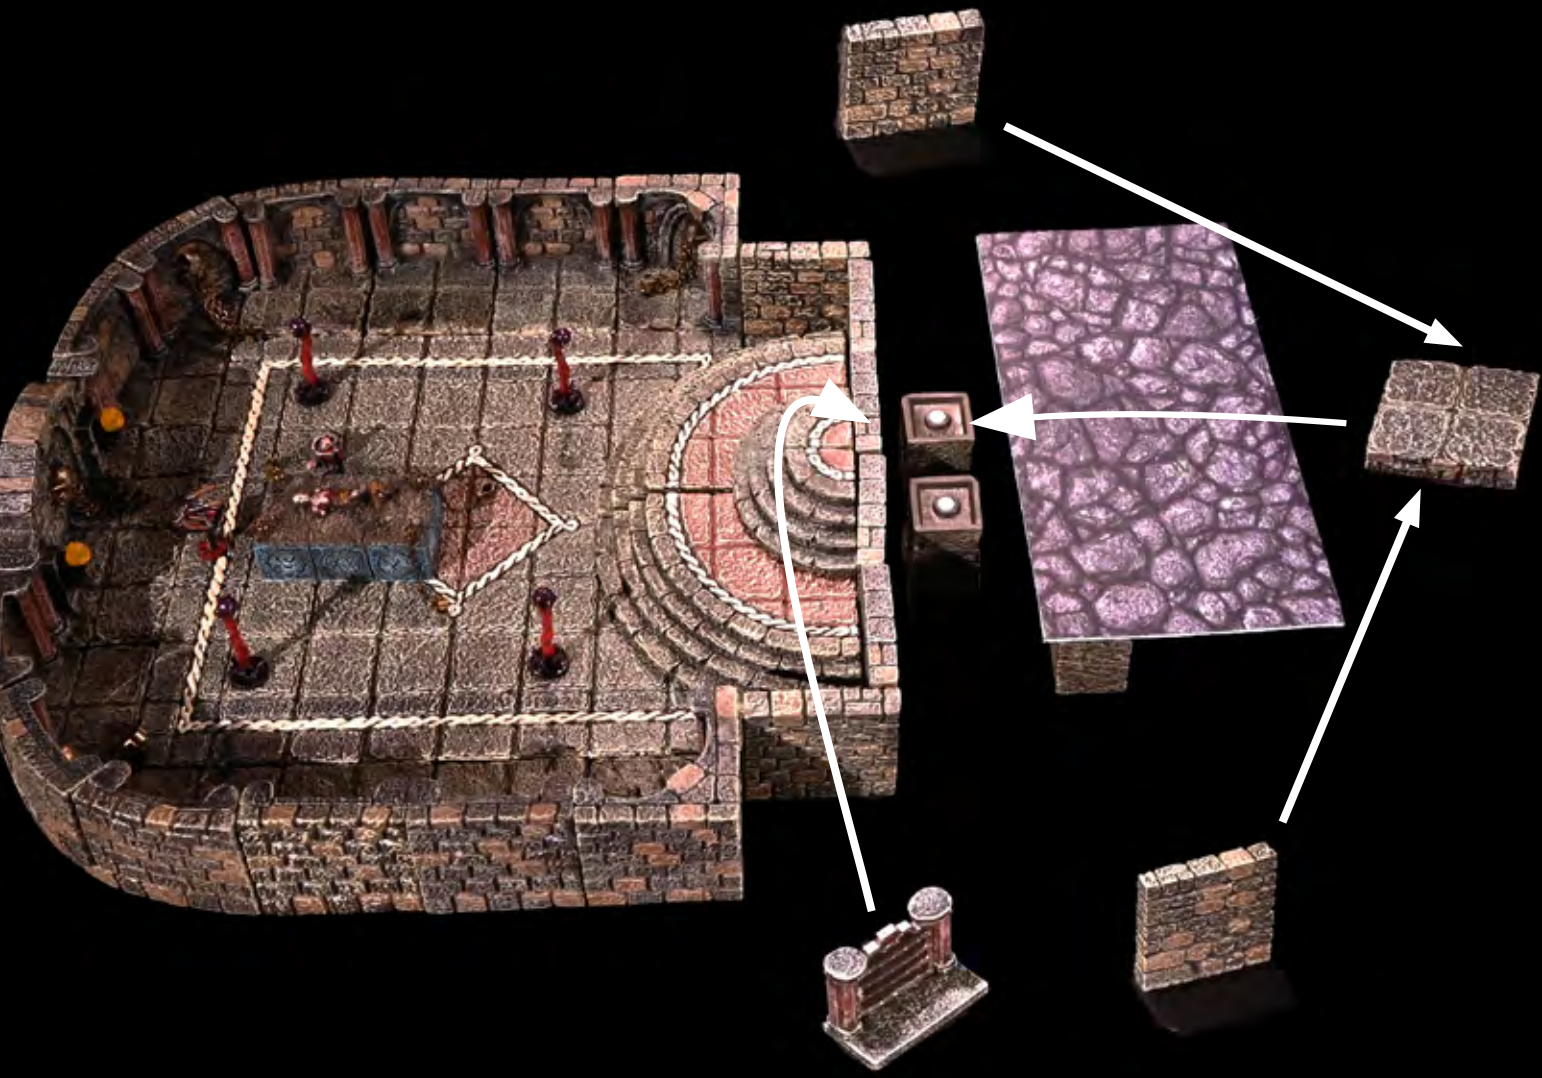

◆ SINISTER DUNGEON LAIR ◆

Place as shown

x6 - Caverns Stilt 38mm

◆ SINISTER DUNGEON LAIR ◆

x1 - 4x8 Acid Pool/
Stone Terrain Tray

x2 - Passage Wall

x1 - Warded Door and
Vaulted Door Frame

x1 - Dungeon Floor

◆ SINISTER DUNGEON LAIR ◆

x2 - Vaulted Corner

x1 - Vaulted Wall

x1 - Dungeon Floor

◆ SINISTER DUNGEON LAIR ◆

x1 - Vaulted Corner

x1 - Secret Corner Door

x1 - Vaulted Double Door Frame

◆ SINISTER DUNGEON LAIR ◆

x1 - Bed

x1 - Suspicious Chest

◆ SINISTER DUNGEON LAIR ◆

x2 - Passage Wall

x1 - Dungeon Floor

◆ SINISTER DUNGEON LAIR ◆

x2 - Passage Wall

x1 - Dungeon Floor

x1 - Dais 2x1 Platform

x2 - Straight Dais

◆ SINISTER DUNGEON LAIR ◆