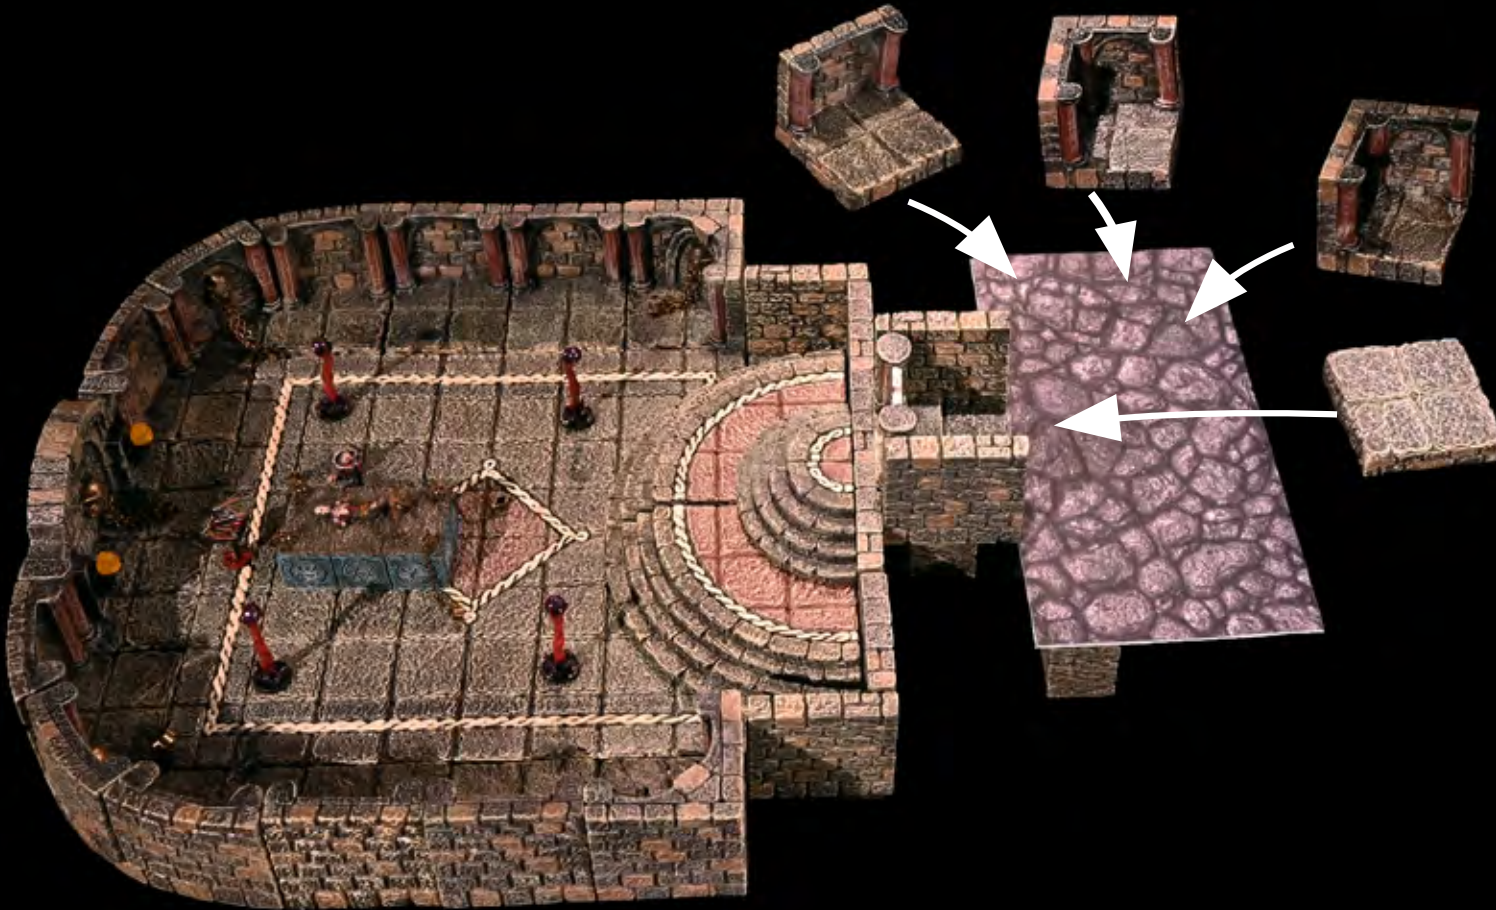

◆ SINISTER DUNGEON LAIR ◆

Place as shown

x6 - Caverns Stilt 38mm

◆ SINISTER DUNGEON LAIR ◆

x1 - 4x8 Acid Pool/
Stone Terrain Tray

x2 - Passage Wall

x1 - Warded Door and
Vaulted Door Frame

x1 - Dungeon Floor

◆ SINISTER DUNGEON LAIR ◆

x2 - Vaulted Corner

x1 - Vaulted Wall

x1 - Dungeon Floor

◆ SINISTER DUNGEON LAIR ◆

x1 - Vaulted Corner

x1 - Secret Corner Door

x1 - Vaulted Double Door Frame

◆ SINISTER DUNGEON LAIR ◆

x1 - Bed

x1 - Suspicious Chest

◆ SINISTER DUNGEON LAIR ◆

x2 - Passage Wall

x1 - Dungeon Floor

◆ SINISTER DUNGEON LAIR ◆

x2 - Passage Wall

x1 - Dungeon Floor

x1 - Dais 2x1 Platform

x2 - Straight Dais

◆ SINISTER DUNGEON LAIR ◆