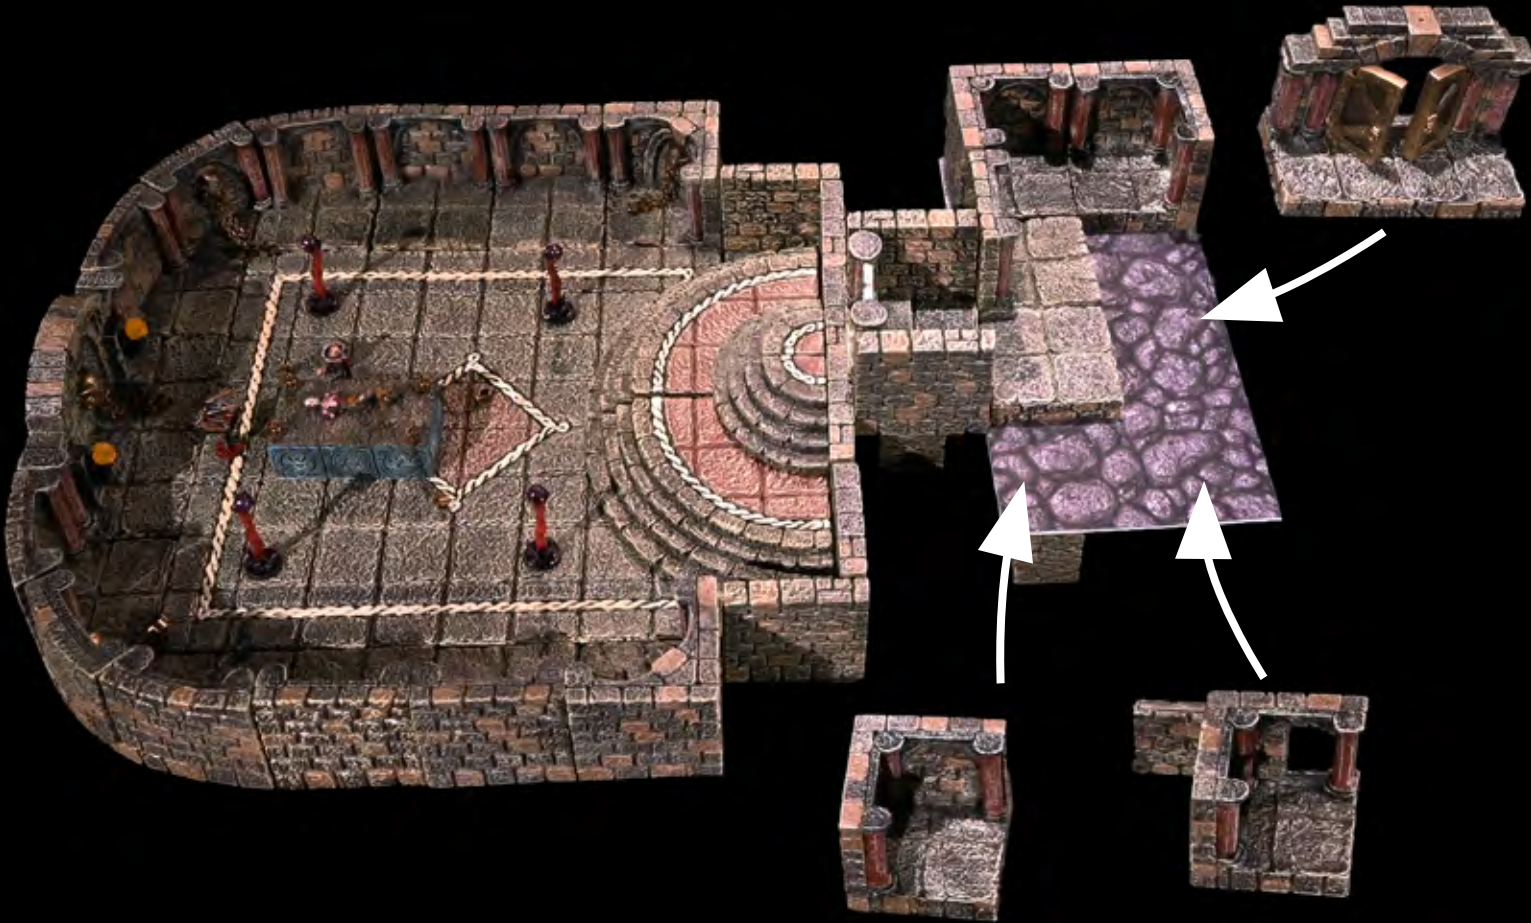

◆ SINISTER DUNGEON LAIR ◆

Place as shown

x6 - Caverns Stilt 38mm

◆ SINISTER DUNGEON LAIR ◆

x1 - 4x8 Acid Pool/
Stone Terrain Tray

x2 - Passage Wall

x1 - Warded Door and
Vaulted Door Frame

x1 - Dungeon Floor

◆ SINISTER DUNGEON LAIR ◆

x2 - Vaulted Corner

x1 - Vaulted Wall

x1 - Dungeon Floor

◆ SINISTER DUNGEON LAIR ◆

x1 - Vaulted Corner

x1 - Secret Corner Door

x1 - Vaulted Double Door Frame

◆ SINISTER DUNGEON LAIR ◆

x1 - Bed

x1 - Suspicious Chest

◆ SINISTER DUNGEON LAIR ◆

x2 - Passage Wall

x1 - Dungeon Floor

◆ SINISTER DUNGEON LAIR ◆

x2 - Passage Wall

x1 - Dungeon Floor

x1 - Dais 2x1 Platform

x2 - Straight Dais

◆ SINISTER DUNGEON LAIR ◆