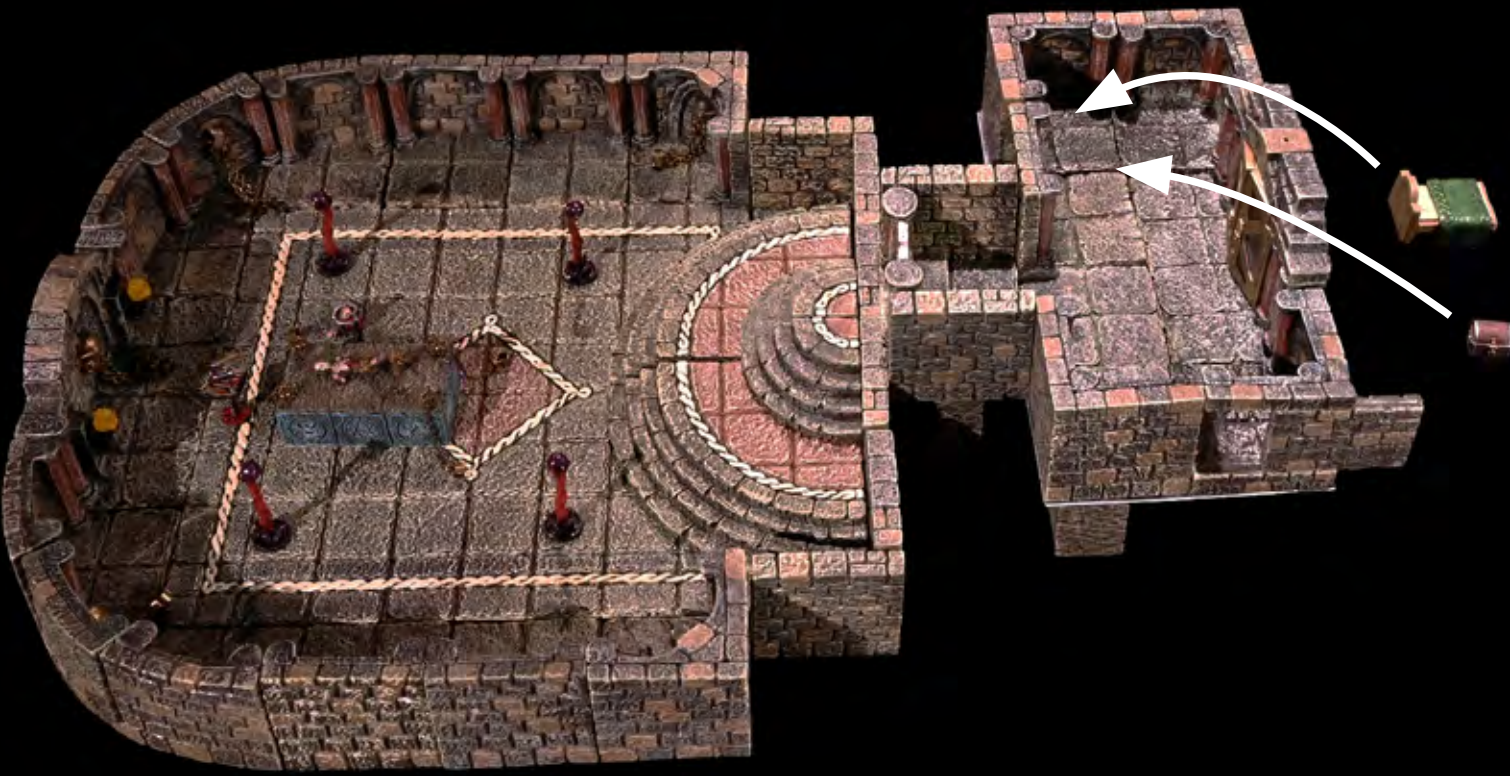

◆ SINISTER DUNGEON LAIR ◆

x2 - Vaulted Corner

x1 - Vaulted Wall

x1 - Dungeon Floor

◆ SINISTER DUNGEON LAIR ◆

x1 - Vaulted Corner

x1 - Secret Corner Door

x1 - Vaulted Double Door Frame

◆ SINISTER DUNGEON LAIR ◆

x1 - Bed

x1 - Suspicious Chest

◆ SINISTER DUNGEON LAIR ◆

x2 - Passage Wall

x1 - Dungeon Floor

◆ SINISTER DUNGEON LAIR ◆

x2 - Passage Wall

x1 - Dungeon Floor

x1 - Dais 2x1 Platform

x2 - Straight Dais

◆ SINISTER DUNGEON LAIR ◆