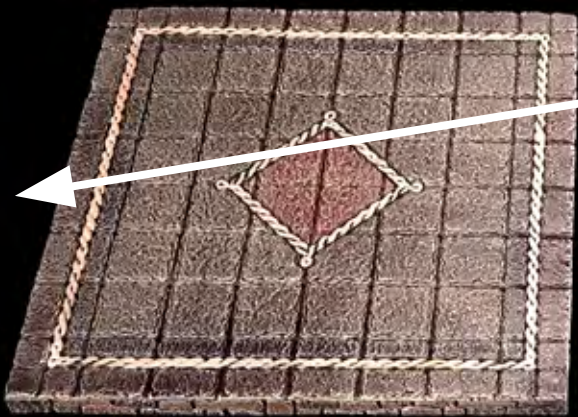

ENCOUNTER 4

SINISTER DUNGEON LAIR

PLAGUESTONE

PATHFINDER

*Plaguestone™ and The Fall of Plaguestone™ are used
under license and are trademarks of Paizo Inc. ®.*

© 2019, Paizo, Inc.

◆ SINISTER DUNGEON LAIR ◆

x1 - 8x8 Dungeon Floor

x1 - Grand Vaulted Wall

x1 - Magnetic Manacles

x2 - LED Wall Torch

◆ SINISTER DUNGEON LAIR ◆

x2 - Large Vaulted Curve Wall

x2 - Vaulted Curve Wall Insert

x2 - Magnetic Manacles

◆ SINISTER DUNGEON LAIR ◆