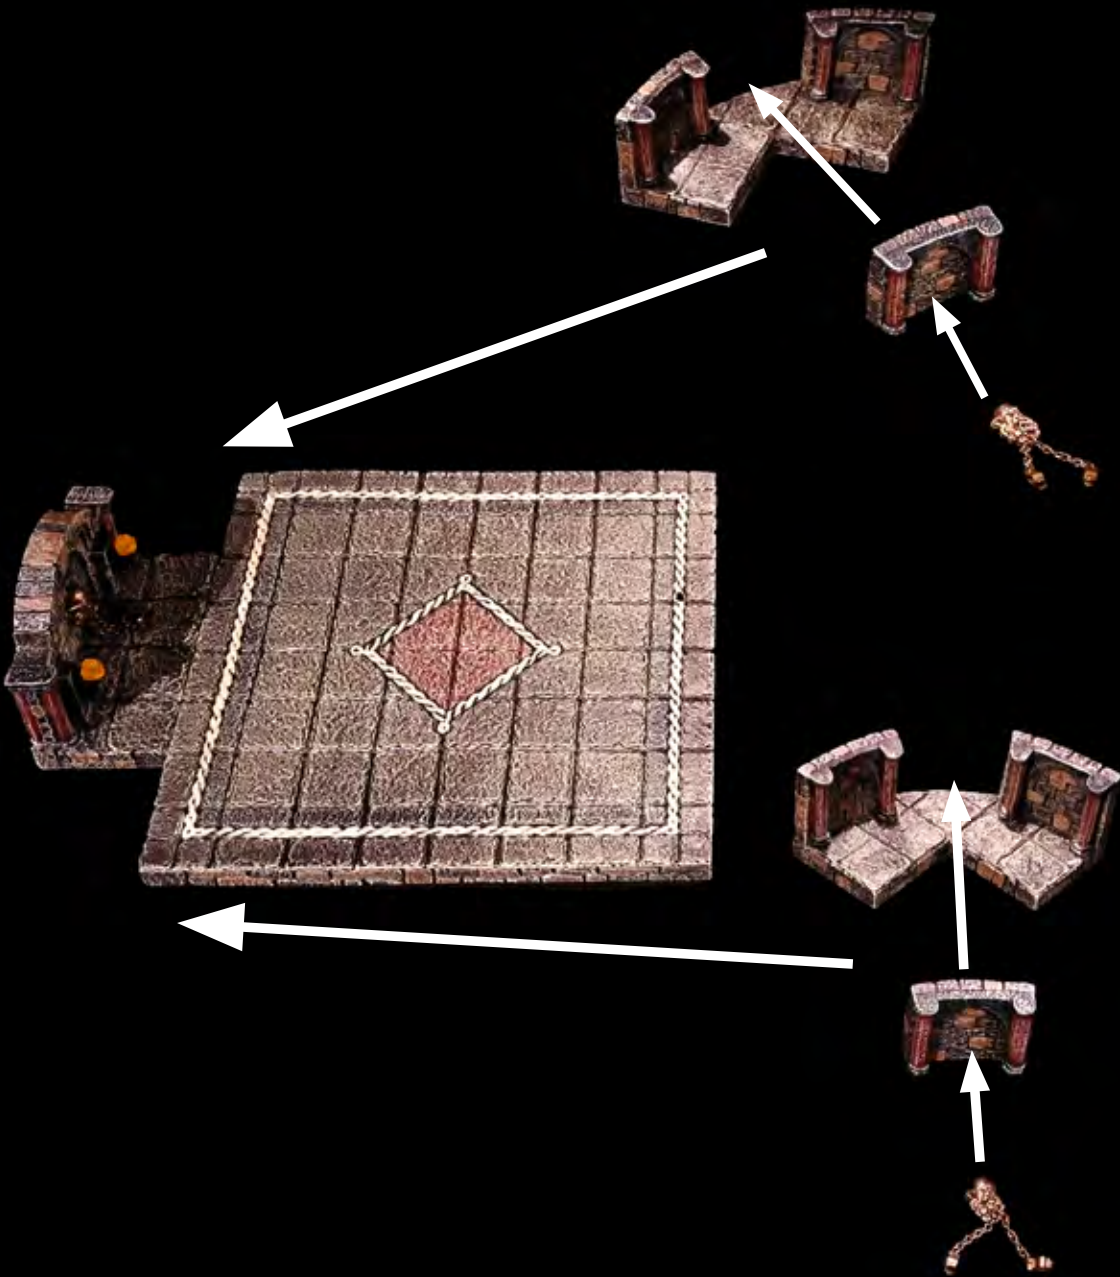

ENCOUNTER 4

SINISTER DUNGEON LAIR

PLAGUESTONE

PATHFINDER

*Plaguestone™ and The Fall of Plaguestone™ are used
under license and are trademarks of Paizo Inc. ®.*

© 2019, Paizo, Inc.

◆ SINISTER DUNGEON LAIR ◆

x1 - 8x8 Dungeon Floor

x1 - Grand Vaulted Wall

x1 - Magnetic Manacles

x2 - LED Wall Torch

◆ SINISTER DUNGEON LAIR ◆

x2 - Large Vaulted Curve Wall

x2 - Vaulted Curve Wall Insert

x2 - Magnetic Manacles

◆ SINISTER DUNGEON LAIR ◆

x4 -Vaulter Wall

◆ SINISTER DUNGEON LAIR ◆

x2 - Magnetic Corner

x2 - Magnetic Manacles

◆ SINISTER DUNGEON LAIR ◆

x2 - Passage Wall

x4 - Classic
Dungeon Wall

◆ SINISTER DUNGEON LAIR ◆

x1 - Dungeon Floor

x1 - Dais 2x1 Platform

x2 - Straight Dais

◆ SINISTER DUNGEON LAIR ◆