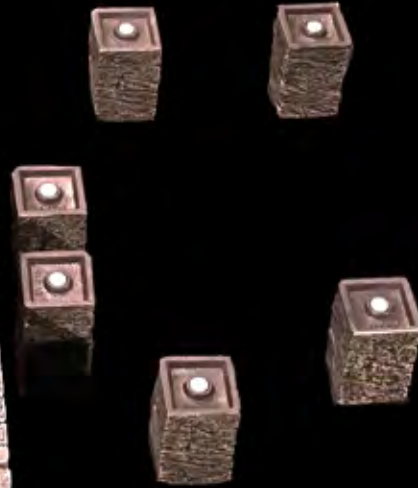

x4 -Vaulter Wall

◆ SINISTER DUNGEON LAIR ◆

x2 - Magnetic Corner

x2 - Magnetic Manacles

◆ SINISTER DUNGEON LAIR ◆

x2 - Passage Wall

x4 - Classic
Dungeon Wall

◆ SINISTER DUNGEON LAIR ◆

x2 - Small Curved Dais

x2 - Large Curved Dais

◆ SINISTER DUNGEON LAIR ◆

-  x4 - Phylactery Staff
-  x1 - Undertaker's Tool Tray
-  x1 - Necromancer's Workbench
-  x1 - Bucket of Limbs
-  x1 - Transmuted Corpse
-  x4 - Manacle Pole Accessory

◆ SINISTER DUNGEON LAIR ◆

Place as shown

x6 - Caverns Stilt 38mm

◆ SINISTER DUNGEON LAIR ◆

x1 - 4x8 Acid Pool/
Stone Terrain Tray

x2 - Passage Wall

x1 - Warded Door and
Vaulted Door Frame

x1 - Dungeon Floor

◆ SINISTER DUNGEON LAIR ◆

x2 - Vaulted Corner

x1 - Vaulted Wall

x1 - Dungeon Floor

◆ SINISTER DUNGEON LAIR ◆

x1 - Vaulted Corner

x1 - Secret Corner Door

x1 - Vaulted Double Door Frame