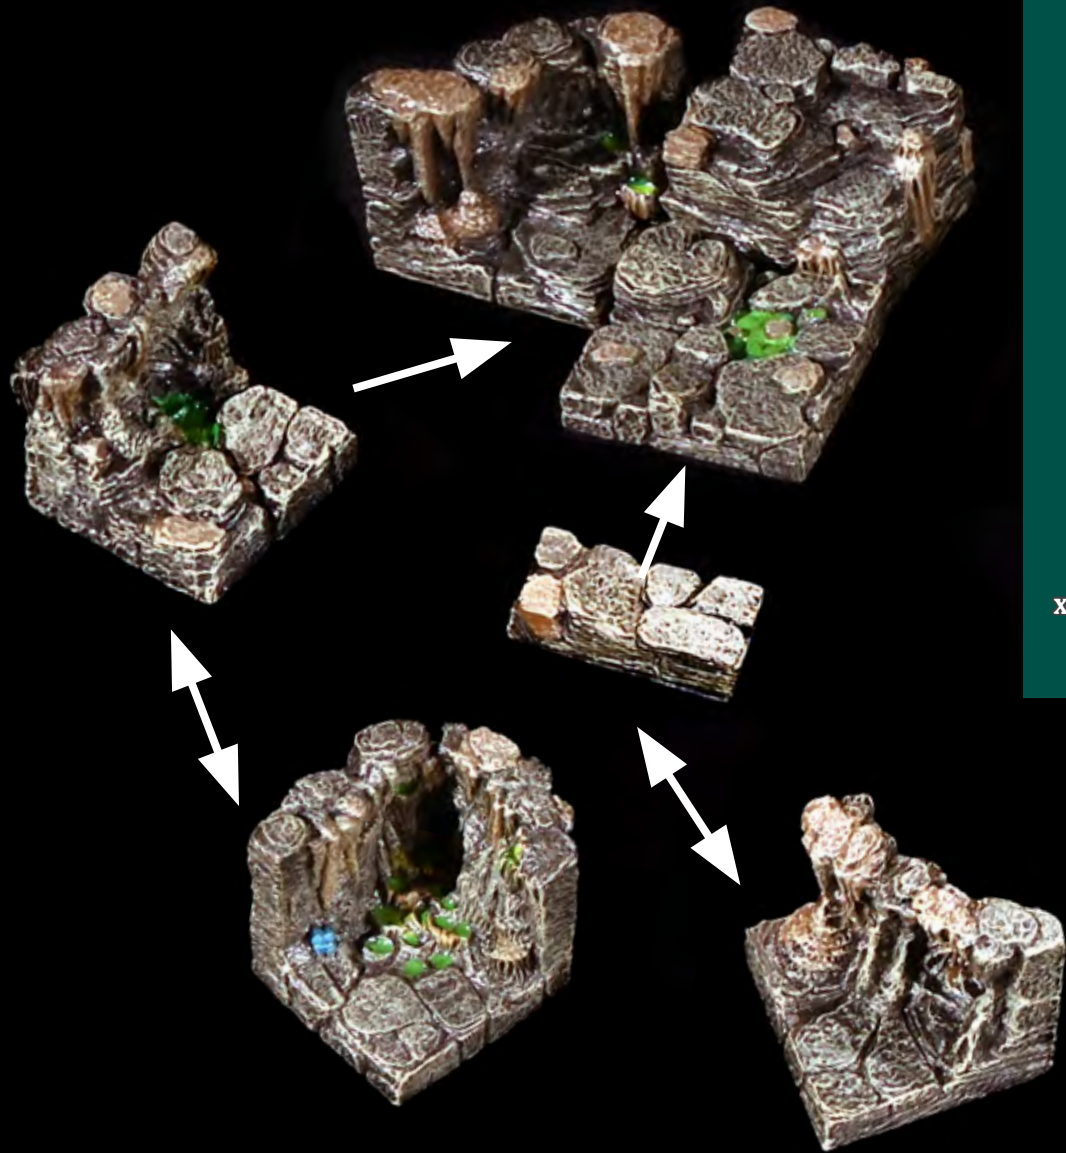

AREA 3

CAVERNOUS ALCHEMY LAB

PLAGUESTONE

PATHFINDER

*Plaguestone™ and The Fall of Plaguestone™ are used
under license and are trademarks of Paizo Inc. ®.*

© 2019, Paizo, Inc.

◆ CAVERNOUS ALCHEMY LAB ◆

x1 - Diagonal Wall

x1 - Stagnant Puddle Floor

x1 - Stepped Elevation Block

◆ CAVERNOUS ALCHEMY LAB ◆

◆ CAVERNOUS ALCHEMY LAB ◆

x1 - Straight Wall

x1 - 1x2 Floor

x1 - Trifecta Corner Ledge

x1 - Trifecta Corner Wall

◆ CAVERNOUS ALCHEMY LAB ◆

x1 - Arch Topper

x1 - Passage Intersection

x1 - Straight Cage with Door

x1 - 45° Passage with Door

◆ CAVERNOUS ALCHEMY LAB ◆

◆ CAVERNOUS ALCHEMY LAB ◆

x2 - 45° Passage