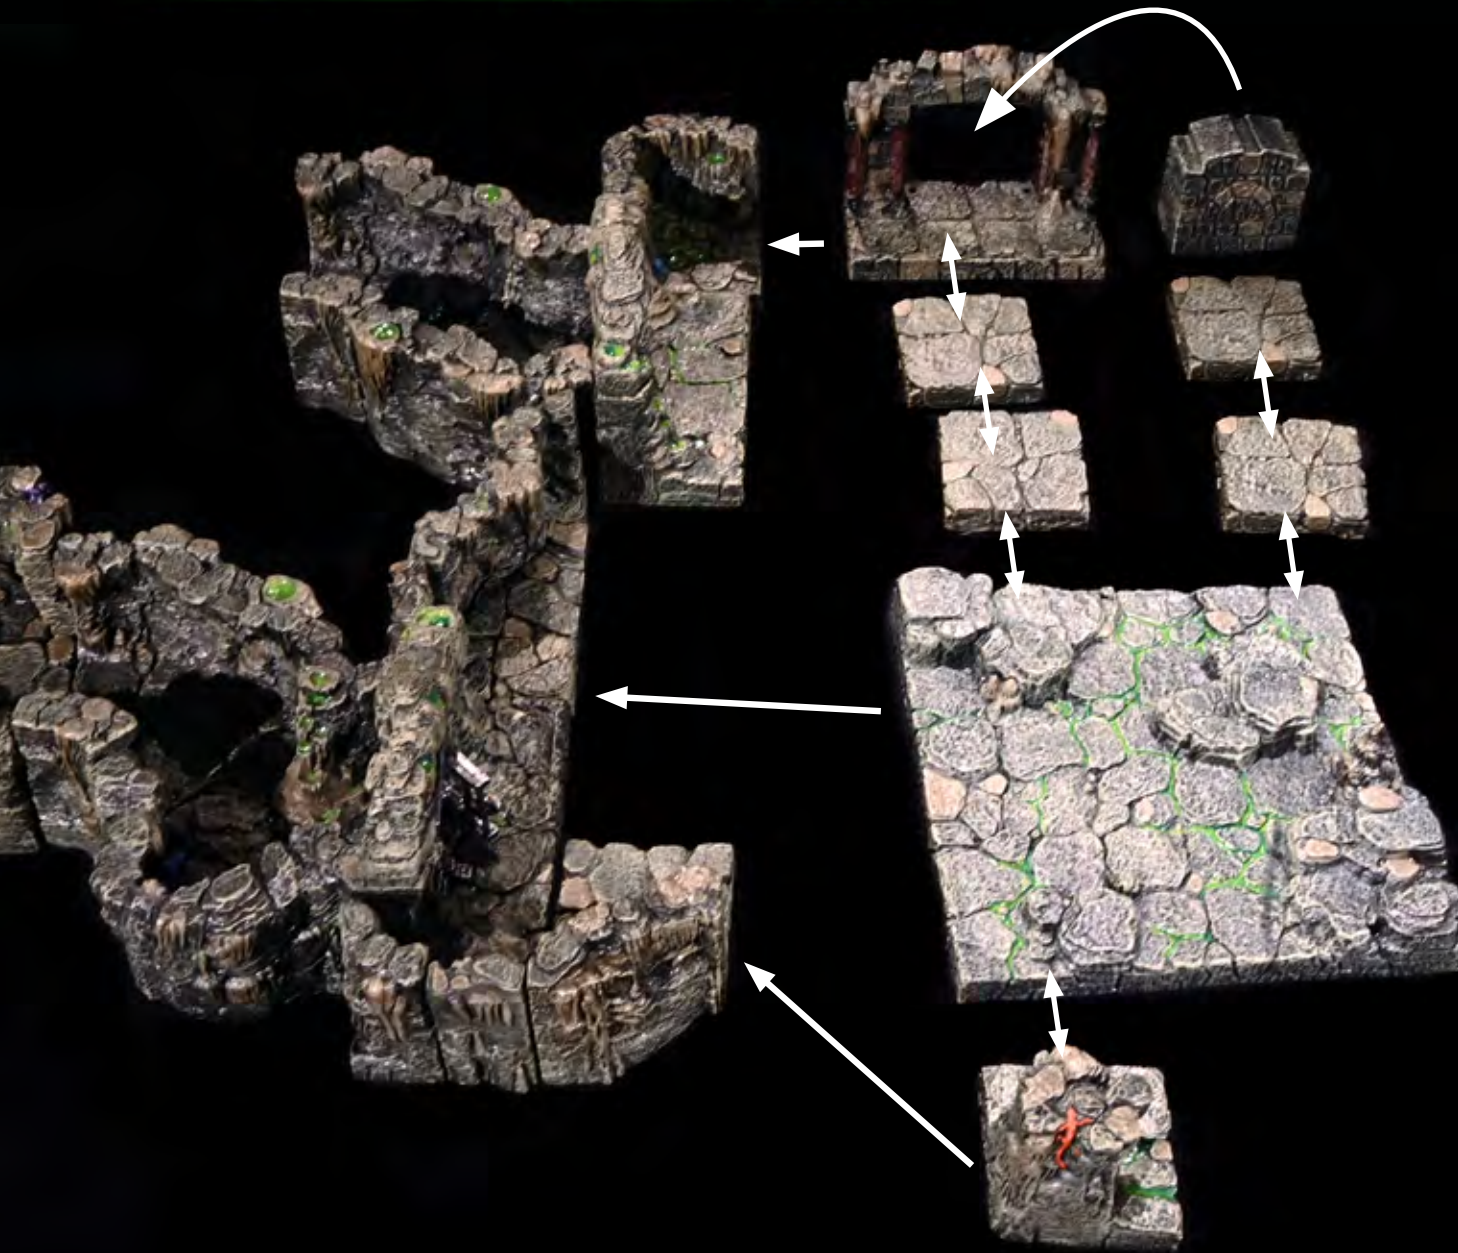

◆ CAVERNOUS ALCHEMY LAB ◆

x1 - Arch Topper

x1 - Passage Intersection

x1 - Straight Cage with Door

x1 - 45° Passage with Door

◆ CAVERNOUS ALCHEMY LAB ◆

◆ CAVERNOUS ALCHEMY LAB ◆

x2 - 45° Passage

x1 - Arch Topper

x1 -Caverns Double Door Wall

x1 - Cascading Pool Corner

◆ CAVERNOUS ALCHEMY LAB ◆

x1 - 1x1 Corner

x1 - 1x1 Straight Wall

x1 - 1x2 Floor

x1 - Swell Wall Right

◆ CAVERNOUS ALCHEMY LAB ◆

x1 - Ruined Ancient Double Door Wall

x1 - Arch Plinth

x4 - Flat Floor

x1 - Convex Corner

x1 - 6x6 Floor

◆ CAVERNOUS ALCHEMY LAB ◆

| | | |
|--|---|---|
|  x1 - Mushroom Cluster Tiny |  x1 - Potion Cluster |  x1 - Treasure Chest |
|  x1 - Magnetic Jar Shelf |  x1 - Alembic (Distiller) | |
|  x1 - Barrels on Rack (Ale Kegs) |  x2 - Stool |  x1 - Grimoire |
|  x1 - Giant Pool Stalagmite |  x1 - Curved Bar Segment |  x1 - Table |
|  x1 - Pointy Stalagmite |  x1 - Long Bar Segment | |

◆ CAVERNOUS ALCHEMY LAB ◆

◆ CAVERNOUS ALCHEMY LAB ◆

x1 - 4x4 Convex Curve

◆ CAVERNOUS ALCHEMY LAB ◆

x1 - Diagonal Wall

x3 - Flat Floor

x1 - Hole Floor

x1 - 2x2 Texture Patch
- Acid