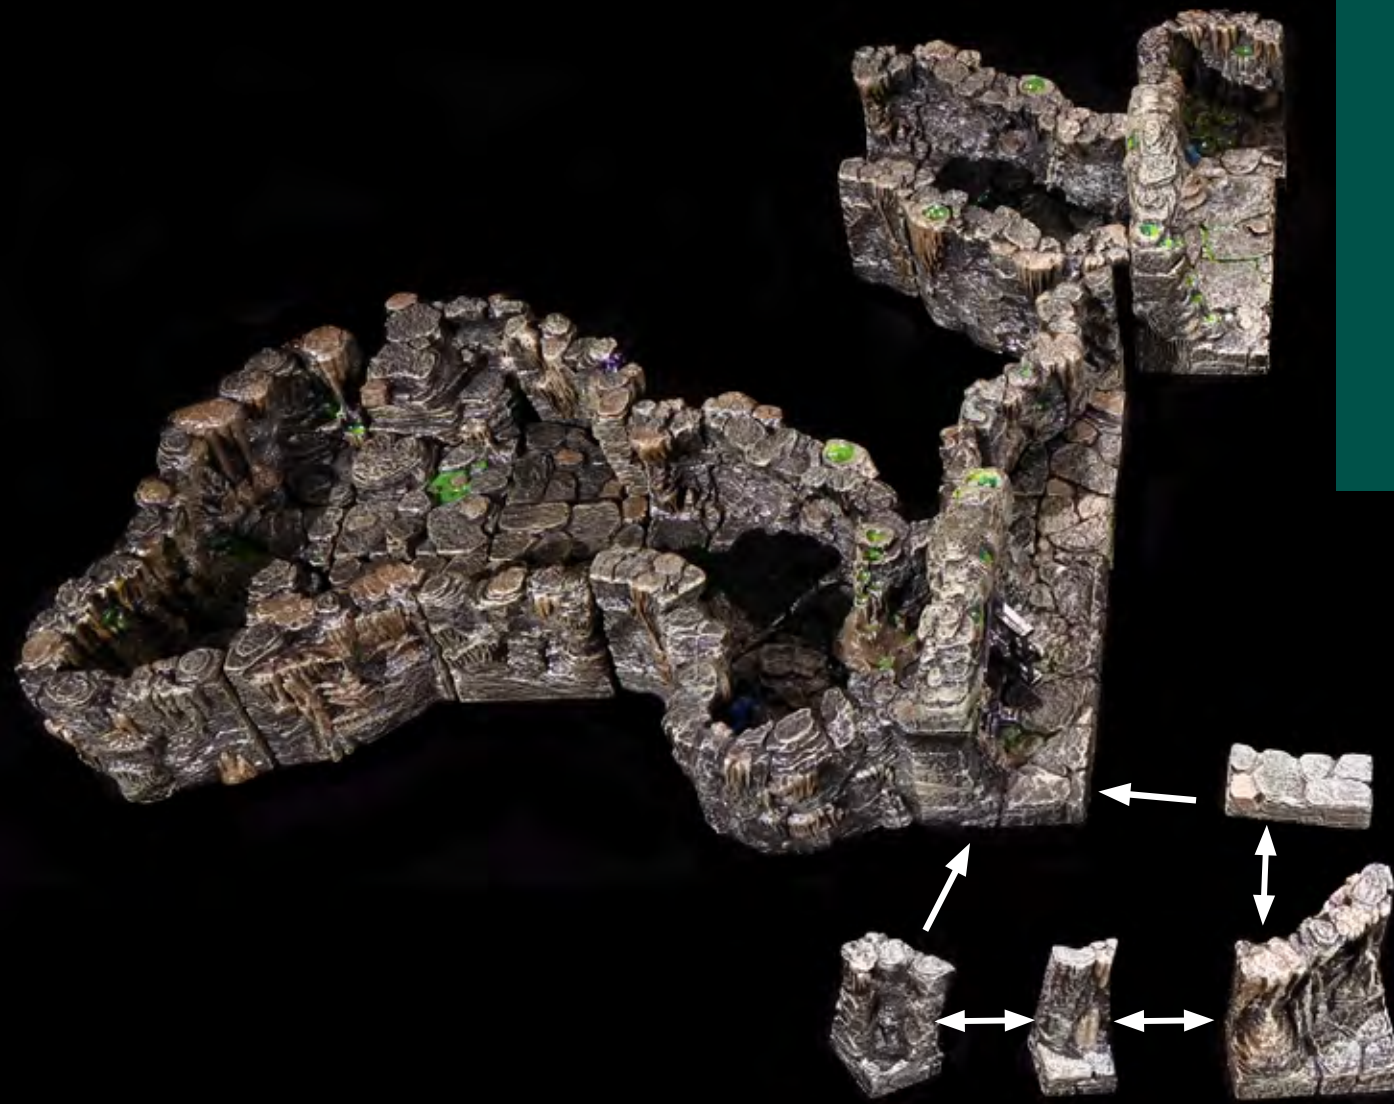

◆ CAVERNOUS ALCHEMY LAB ◆

x1 - Arch Topper

x1 - Passage Intersection

x1 - Straight Cage with Door

x1 - 45° Passage with Door

◆ CAVERNOUS ALCHEMY LAB ◆

◆ CAVERNOUS ALCHEMY LAB ◆

x2 - 45° Passage

x1 - Arch Topper

x1 -Caverns Double Door Wall

x1 - Cascading Pool Corner

◆ CAVERNOUS ALCHEMY LAB ◆

x1 - 1x1 Corner

x1 - 1x1 Straight Wall

x1 - 1x2 Floor

x1 - Swell Wall Right