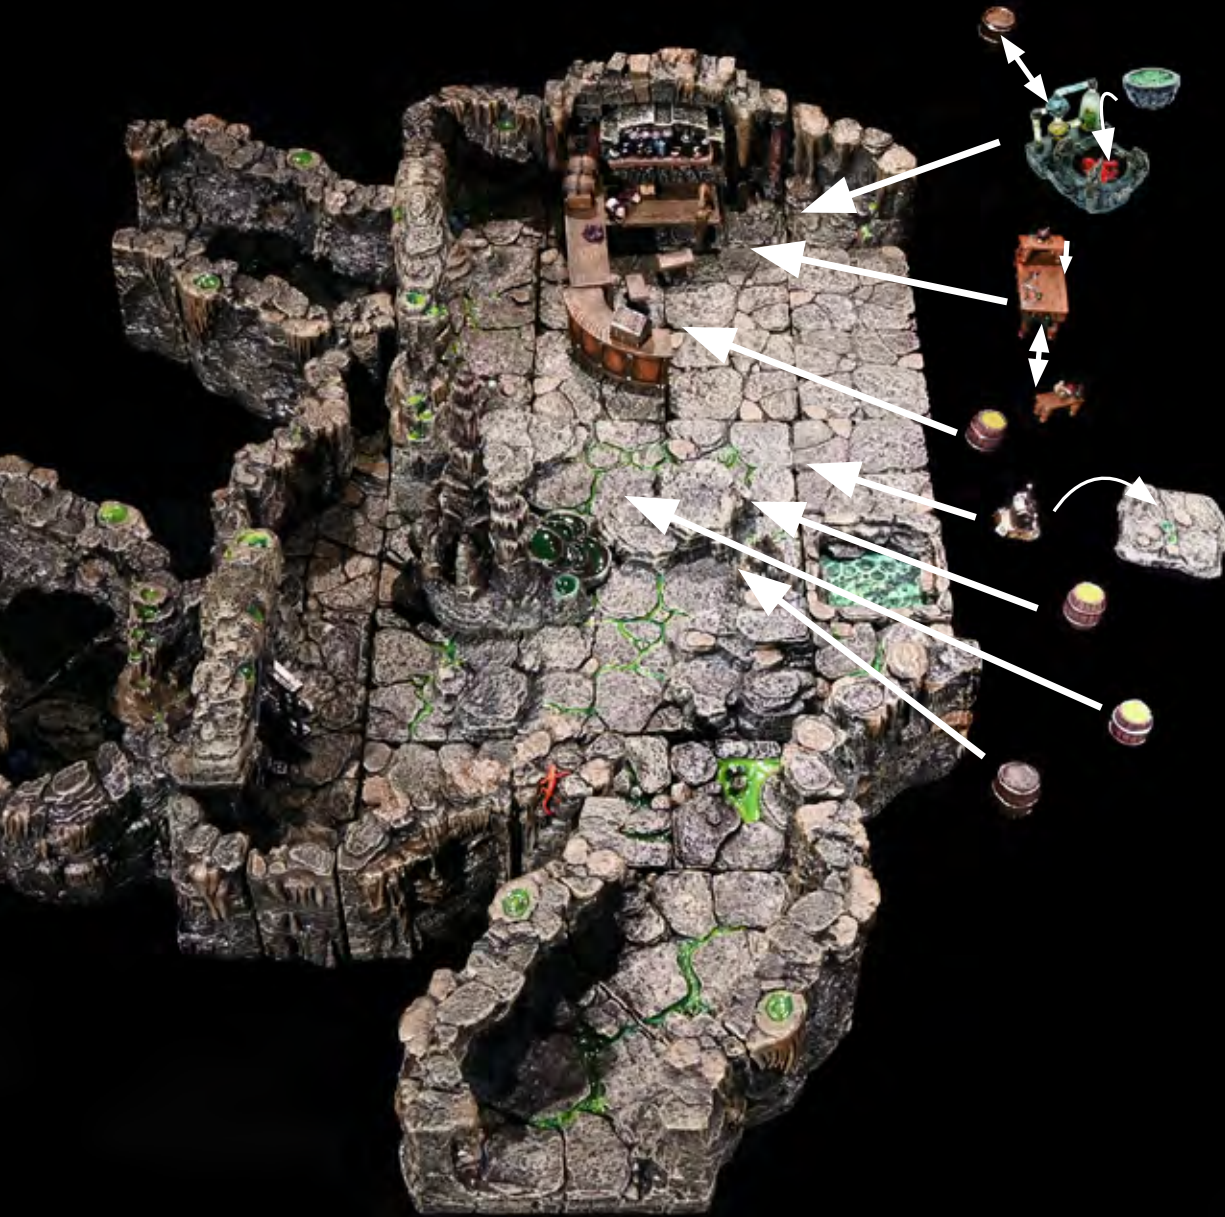

◆ CAVERNOUS ALCHEMY LAB ◆