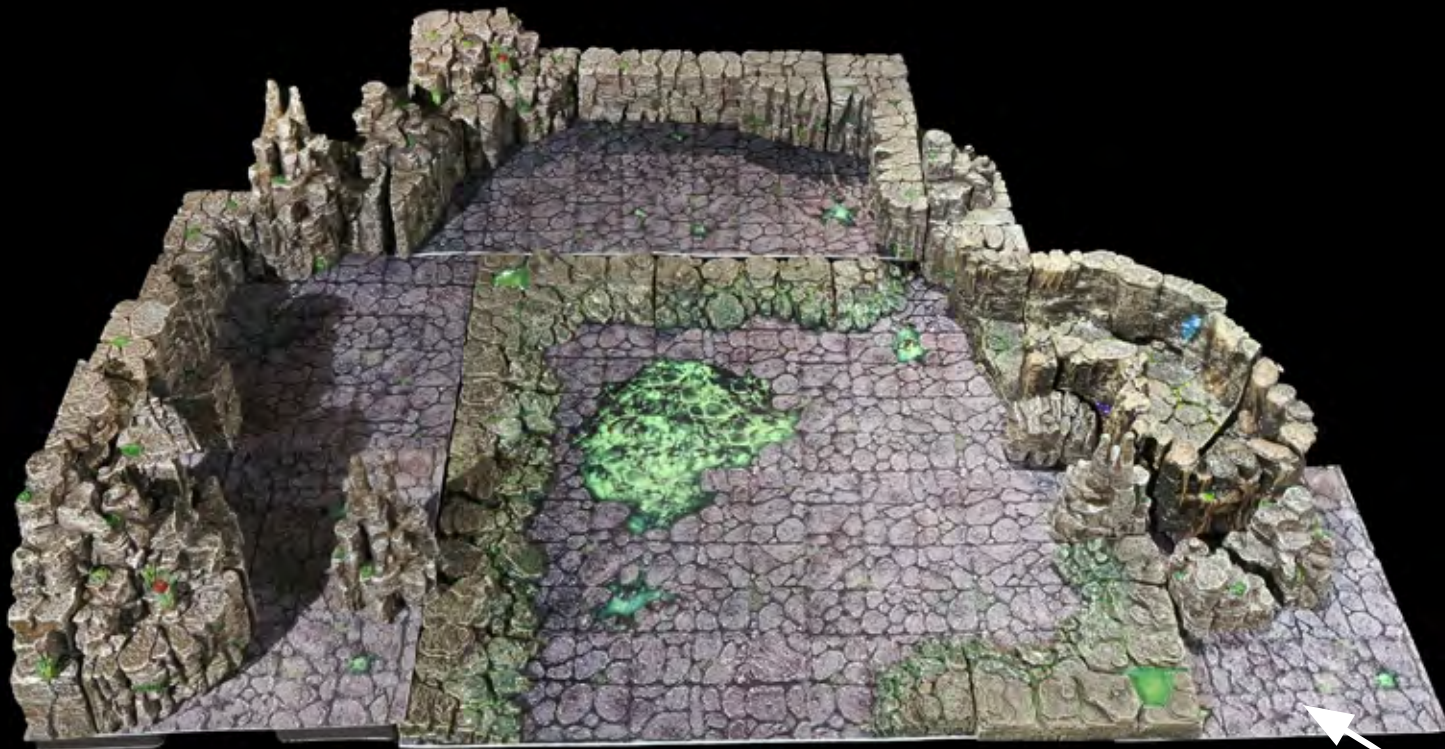

x2 - Erinthor Rock Pile

◆ MOUNTAIN PEN ◆