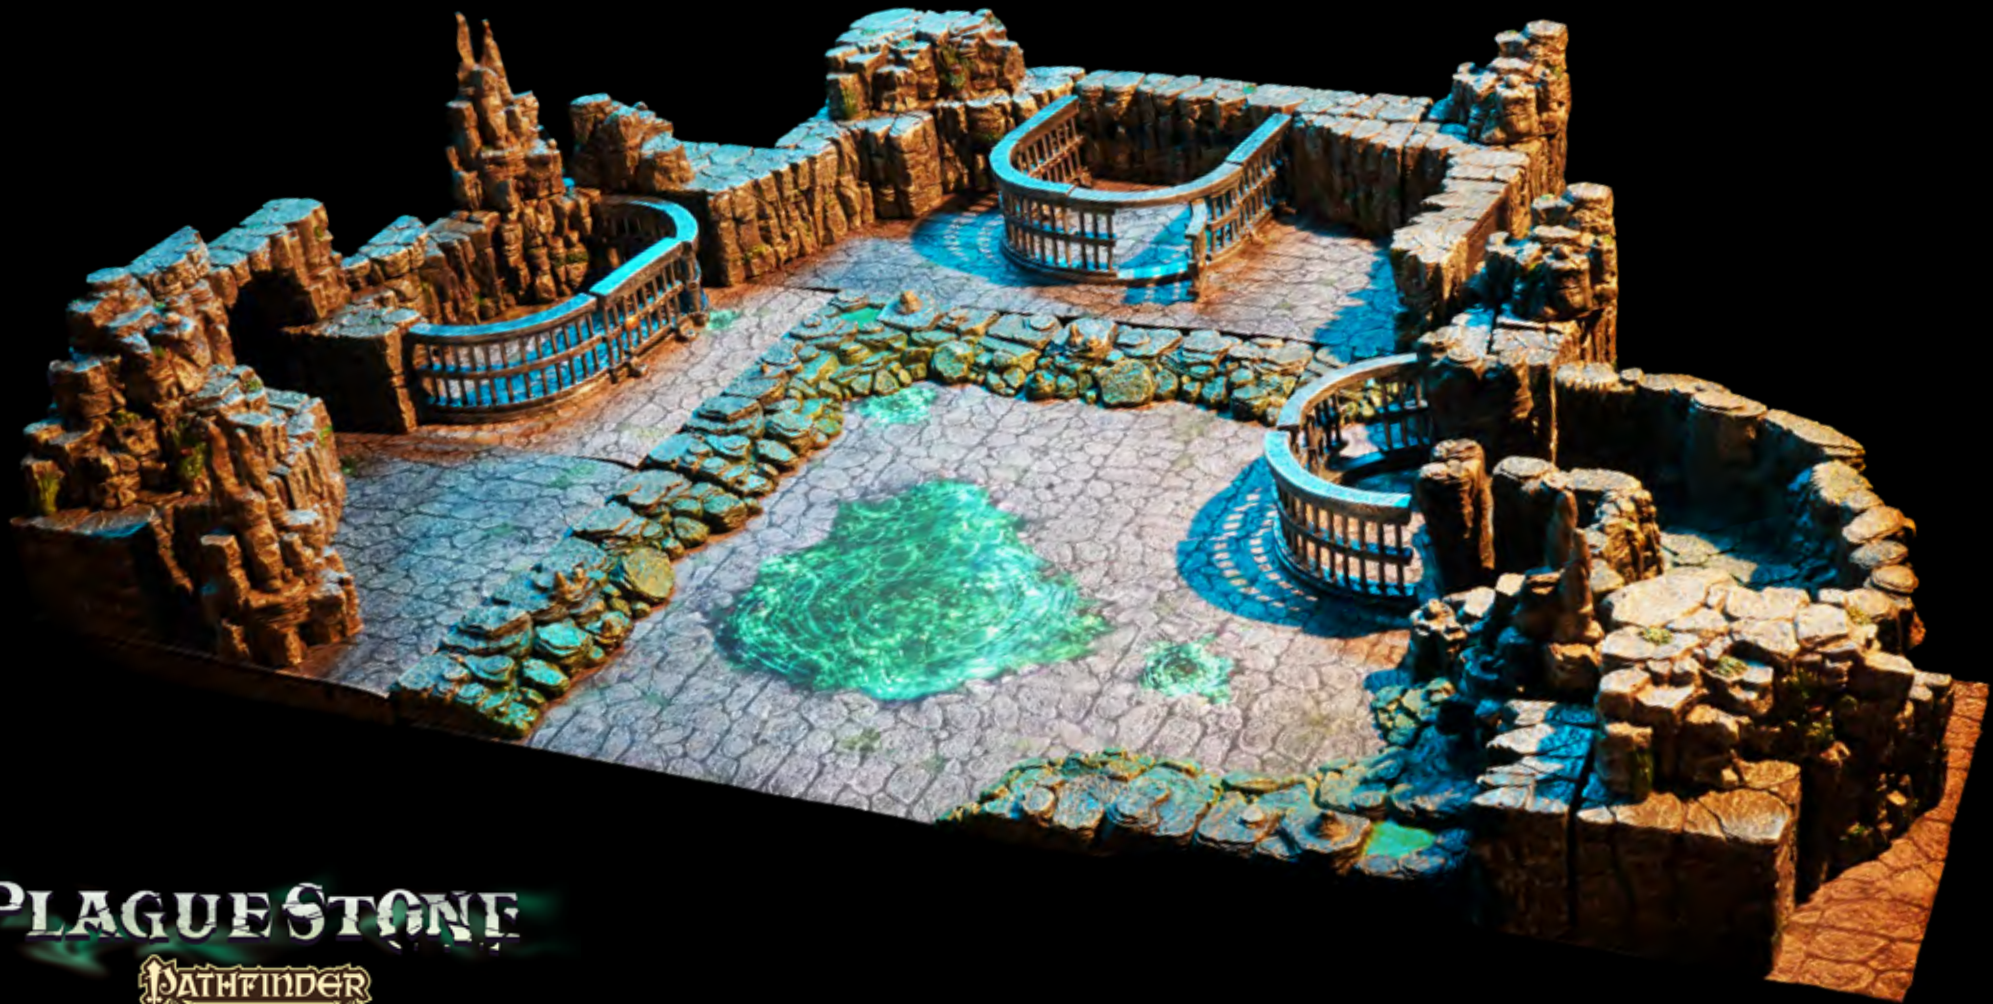

AREA 2

MOUNTAIN PEN

PLAGUESTONE

PATHFINDER

*Plaguestone™ and The Fall of Plaguestone™ are used
under license and are trademarks of Paizo Inc. ®.*

© 2019, Paizo, Inc.