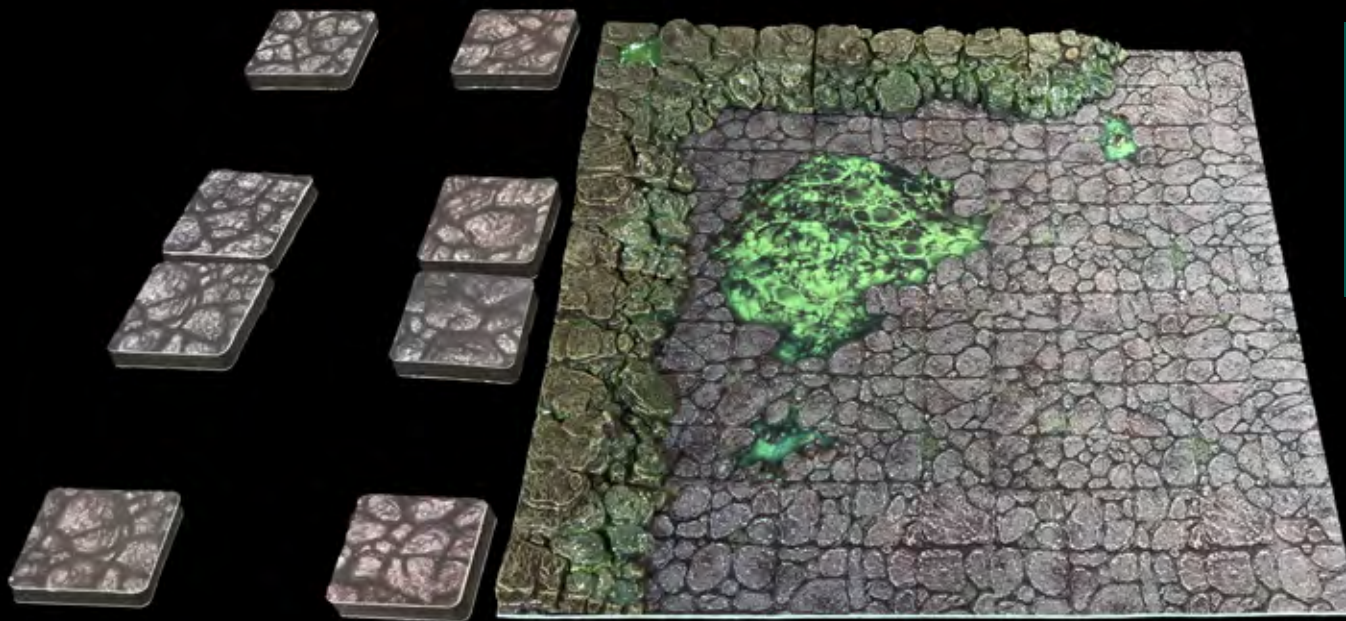

x2 - 2x4 Long
Straight Bank

◆ MOUNTAIN PEN ◆

Place as Shown

x8 - 2x2 Foamcore Riser - Stone