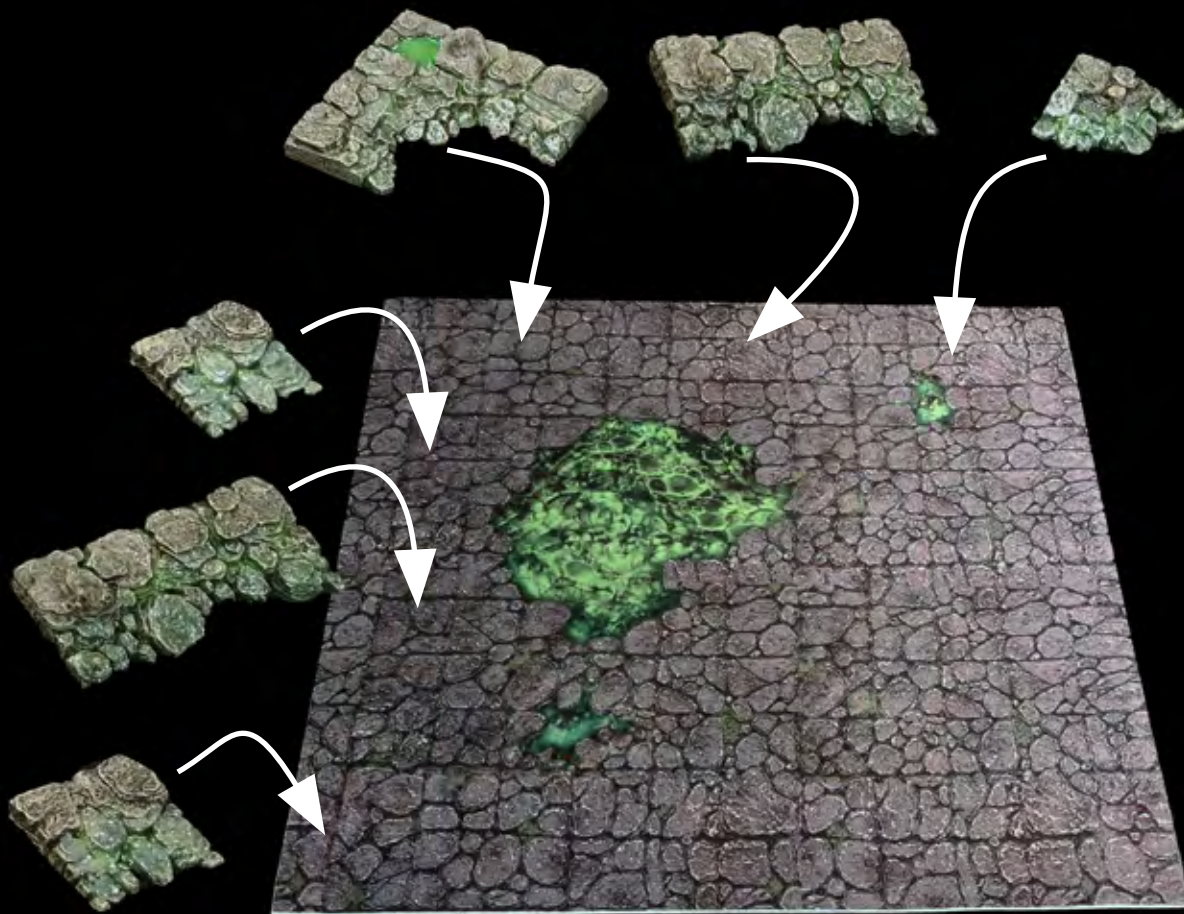

# ◆ MOUNTAIN PEN ◆

x1 - 12x12 Erinthor Mountain/  
Toxic Pool Terrain Tray

x1 - Large Bank Curve

x2 - Straight Bank

x2 - 2x4 Long  
Straight Bank

x1 - Curve Bank