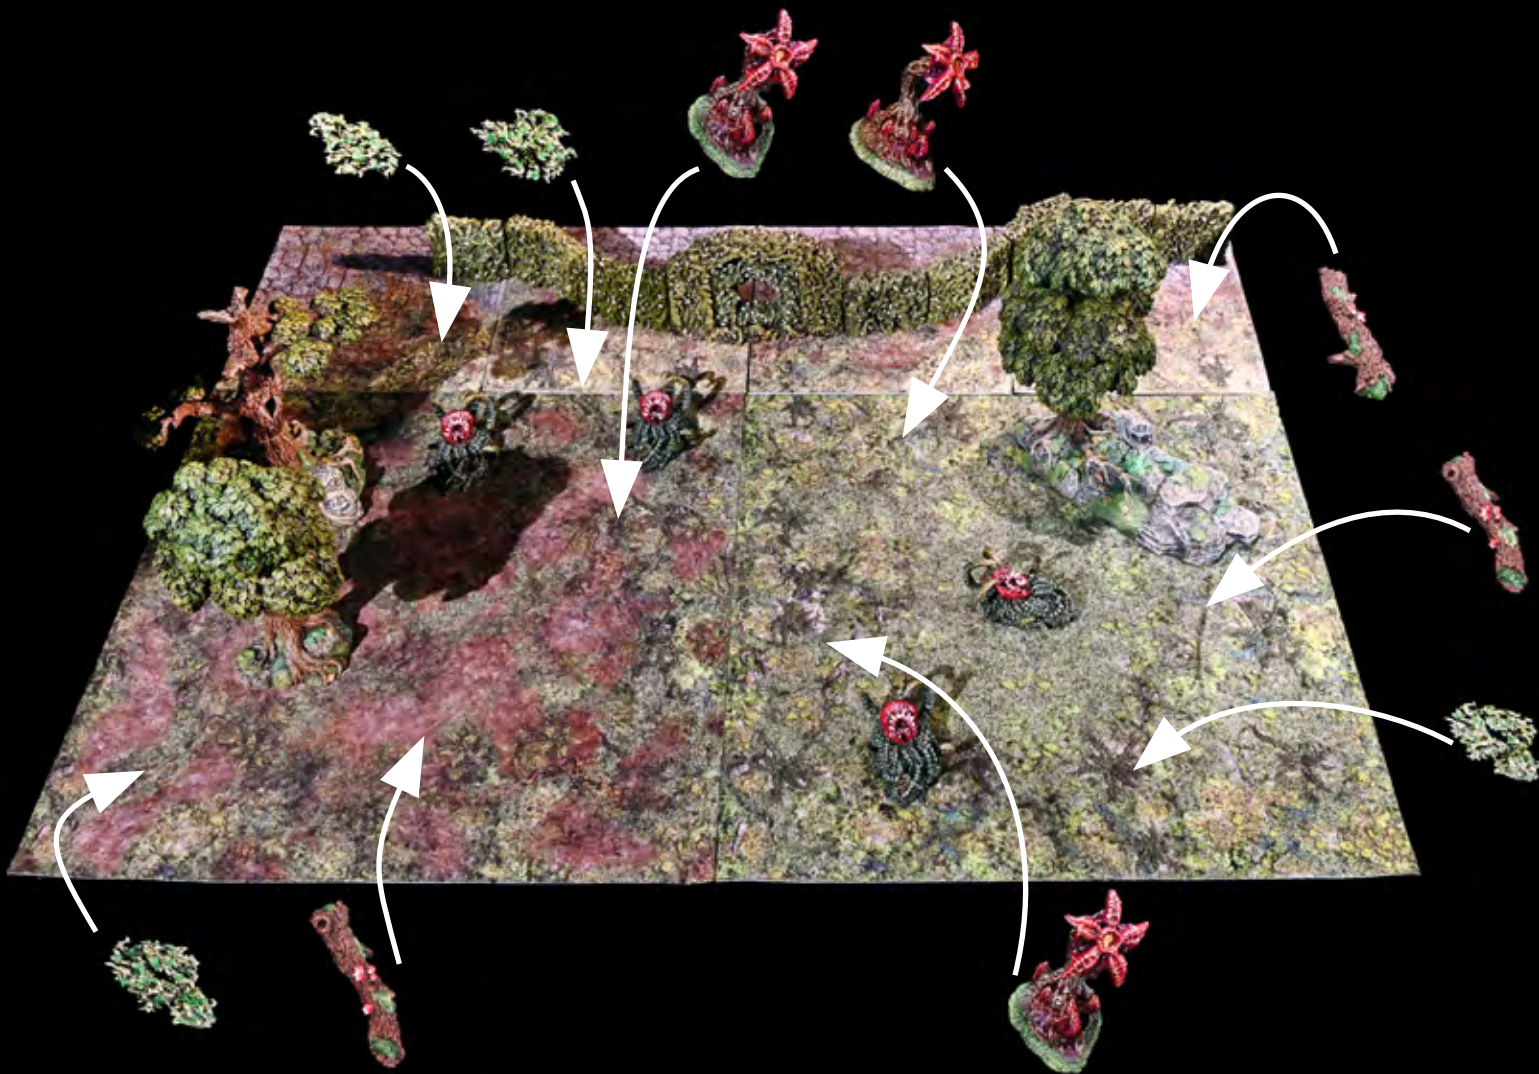

◆ GLEN OF MUTANT PLANTS ◆

x3 - Poison Bloom