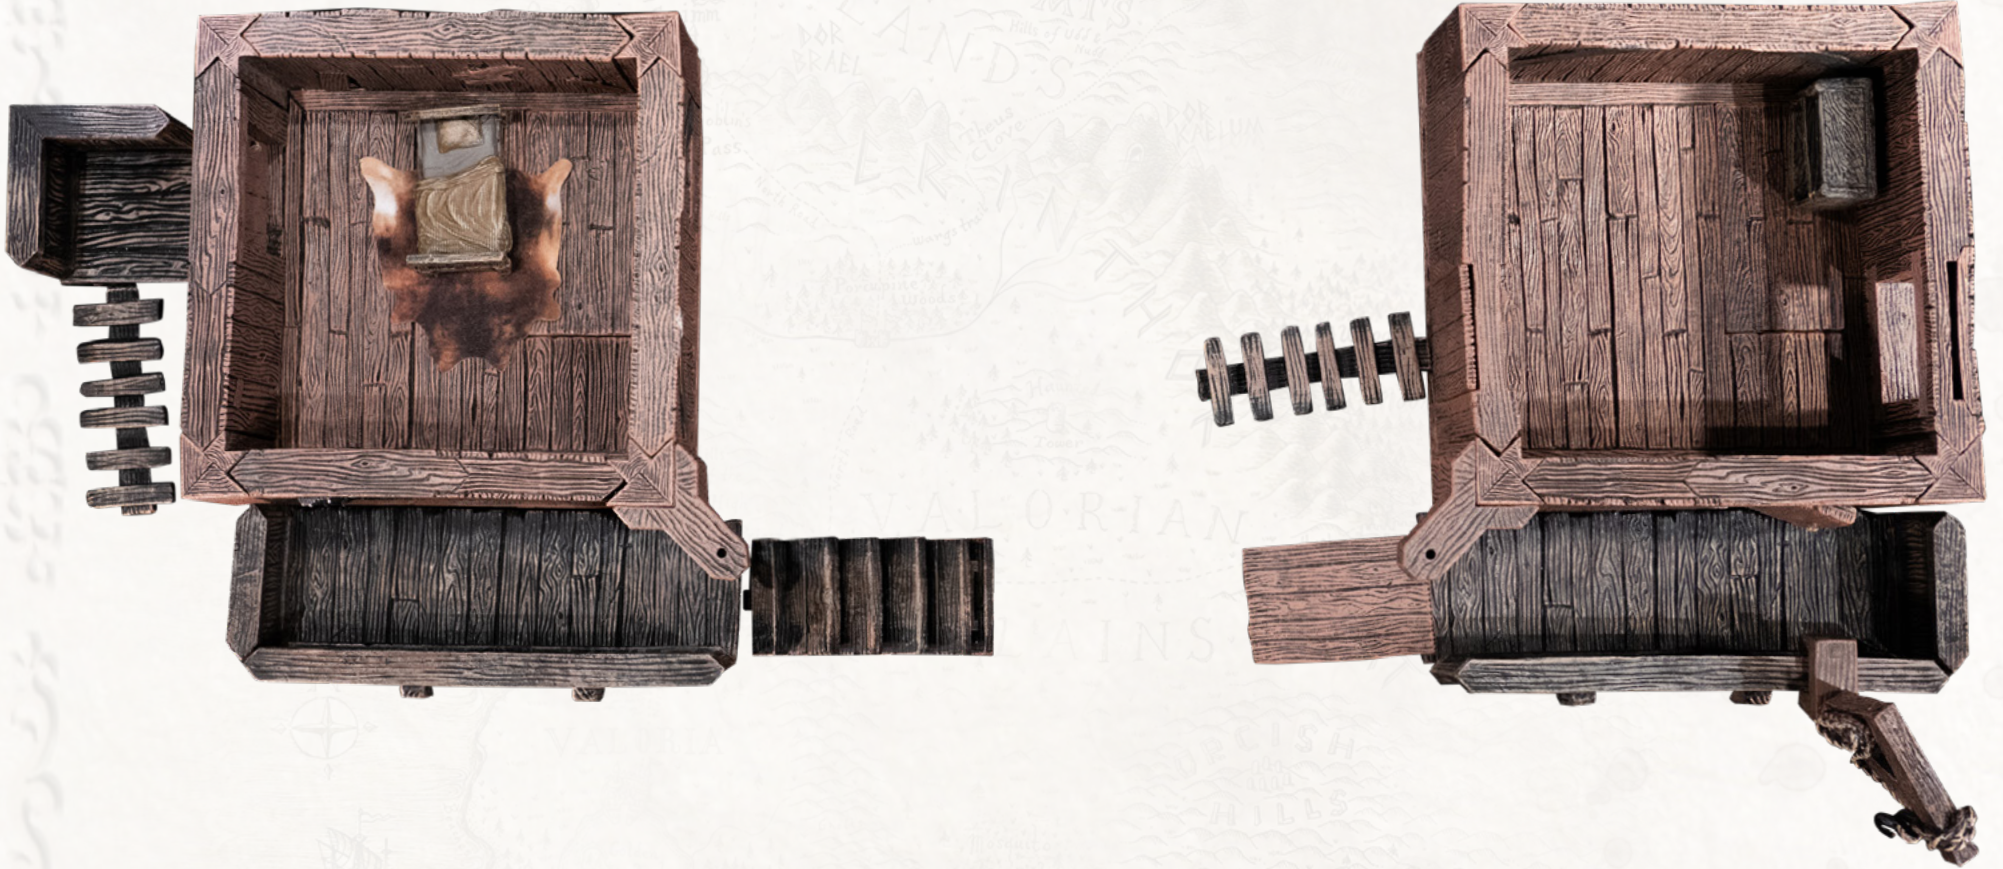

Rustic Wood:

- A. 4x4 Rustic Wood Floor
- B. Rustic / Parquet - Wood Floor Insert
- C. Wooden Corner Post
- D. Rustic Wood Offset Window Wall
- E. Rustic Wood Solid Wall
- F. Rustic Wood Ramshackle Wall
- G. Rustic Wood Secret Door Wall
- H. Rustic Wood Offset Door Wall -
Speakeasy Door

Scaffolding:

- I. Diagonal Scaffold Platform
- J. Narrow Scaffold Platform
- K. 2-in. Railing
- L. Narrow Railing
- M. Scaffold Stairs - 38mm
- N. Wooden Stair Pillar

Elevation & Seawalls:

- O. Tiny Stairs - Wood Straight
- P. Tiny Stairs - Wood Corner

Accessories:

- Q. Modular Barricade Small
- R. Boarded Up Window - Window Insert
- S. Wood Panel - Secret Door Insert
- T. Broken Panel A - Secret Door Insert
- U. Broken Panel B - Secret Door Insert
- V. Metal Trapdoor Frame - Magnetic
- W. Small Rustic Wood Trapdoor
- X. LED Fireplace
- Y. Fireplace Mantel Shelf - Magnetic