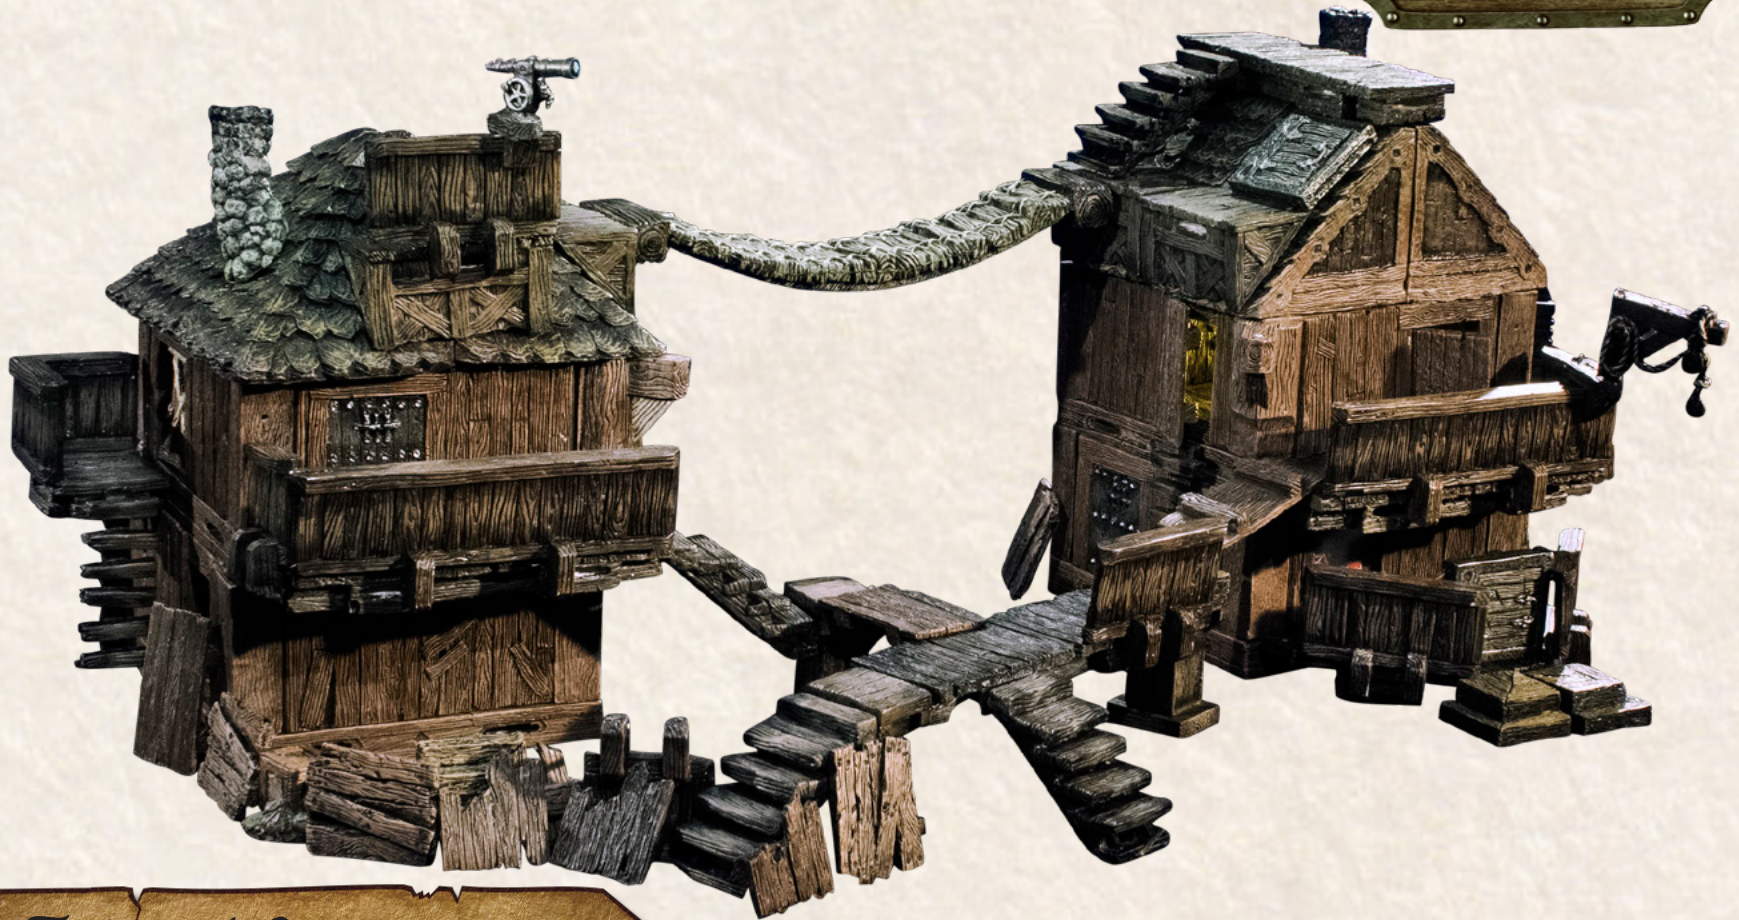

Cities UNTOLED

Lowtown

Thieves' Guild

----- Level 3

----- Level 2

----- Level 1

Piece Key

Level 1

Rustic Wood:

- A. 4x4 Rustic Wood Floor
- B. Rustic / Parquet - Wood Floor Insert
- C. Wooden Corner Post
- D. Rustic Wood Offset Window Wall
- E. Rustic Wood Solid Wall
- F. Rustic Wood Ramshackle Wall
- G. Rustic Wood Secret Door Wall
- H. Rustic Wood Offset Door Wall -
Speakeasy Door

Scaffolding:

- I. Diagonal Scaffold Platform
- J. Narrow Scaffold Platform
- K. 2-in. Railing
- L. Narrow Railing
- M. Scaffold Stairs - 38mm
- N. Wooden Stair Pillar

Elevation & Seawalls:

- O. Tiny Stairs - Wood Straight
- P. Tiny Stairs - Wood Corner