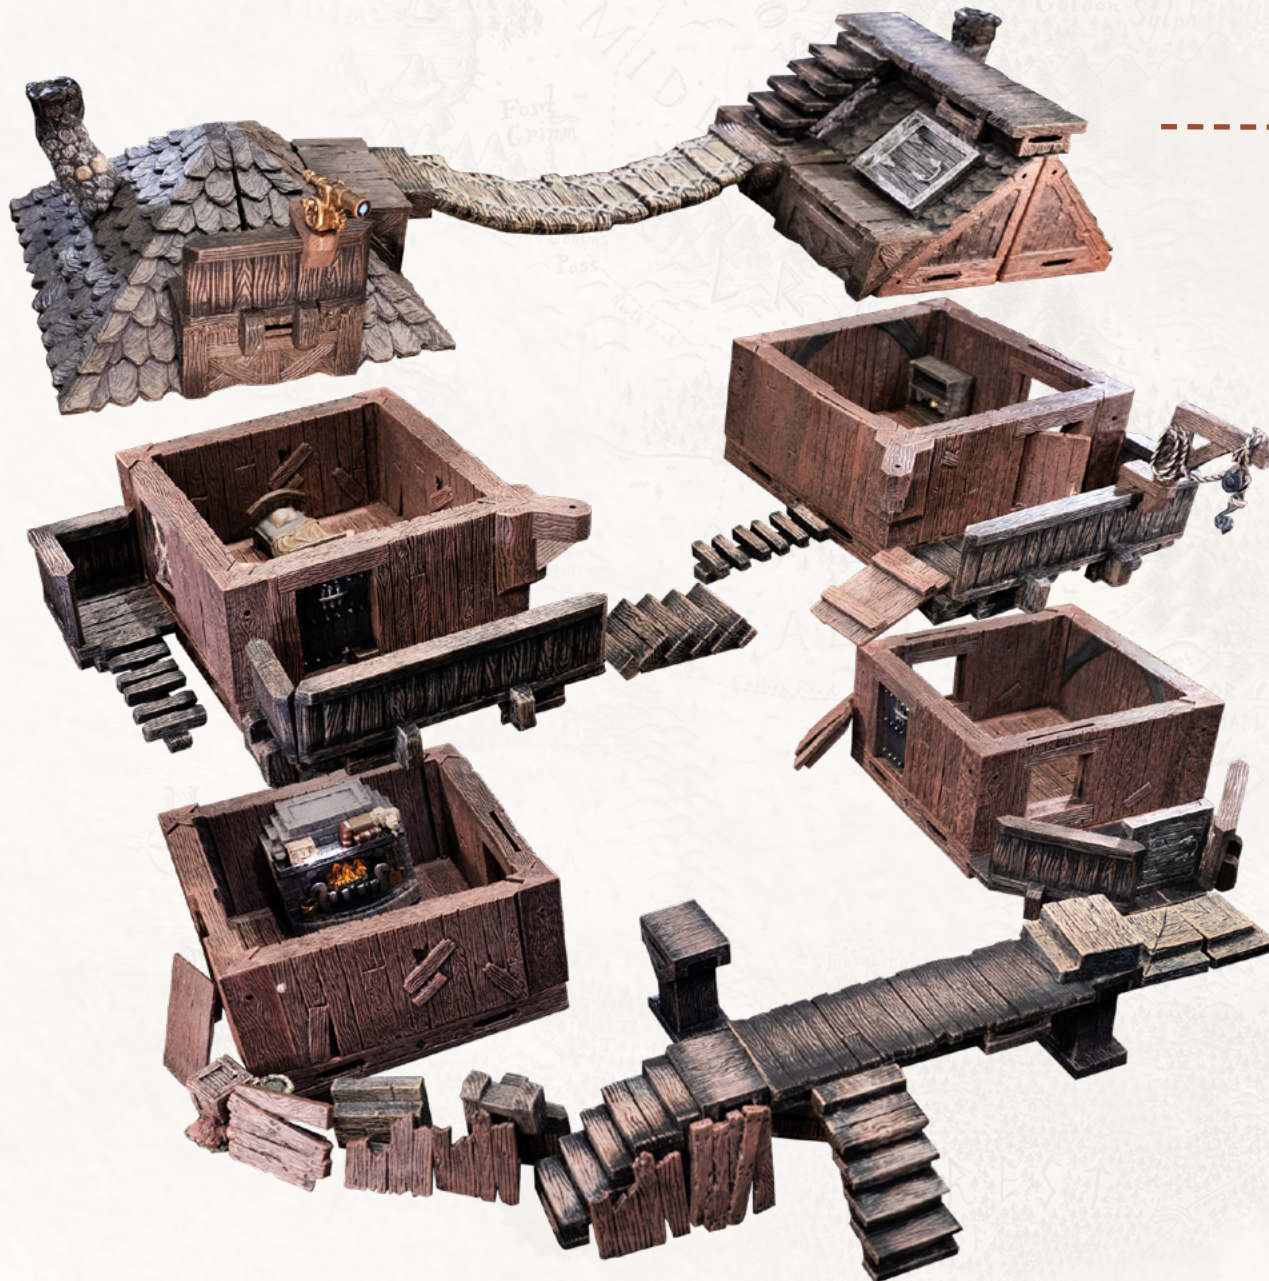

Cities UNTOLED

Lowtown

Thieves' Guild

----- Level 3

----- Level 2

----- Level 1

Piece Key

Level 1

Rustic Wood:

- A. 4x4 Rustic Wood Floor
- B. Rustic / Parquet - Wood Floor Insert
- C. Wooden Corner Post
- D. Rustic Wood Offset Window Wall
- E. Rustic Wood Solid Wall
- F. Rustic Wood Ramshackle Wall
- G. Rustic Wood Secret Door Wall
- H. Rustic Wood Offset Door Wall -
Speakeasy Door

Scaffolding:

- I. Diagonal Scaffold Platform
- J. Narrow Scaffold Platform
- K. 2-in. Railing
- L. Narrow Railing
- M. Scaffold Stairs - 38mm
- N. Wooden Stair Pillar

Elevation & Seawalls:

- O. Tiny Stairs - Wood Straight
- P. Tiny Stairs - Wood Corner

Piece Key

Level 2

Rustic Wood:

- A. 4x4 Rustic Wood Floor
- B. Rustic / Parquet - Wood Floor Insert
- C. Wooden Corner Post
- D. Rustic Wood Offset Window Wall
- E. Rustic Wood Solid Wall
- F. Rustic Wood Ramshackle Wall
- G. Rustic Wood Secret Door Wall
- H. Rustic Wood Offset Door Wall -
Speakeasy Door
- I. Rustic Wood Offset Door Wall -
Rustic Wood Door