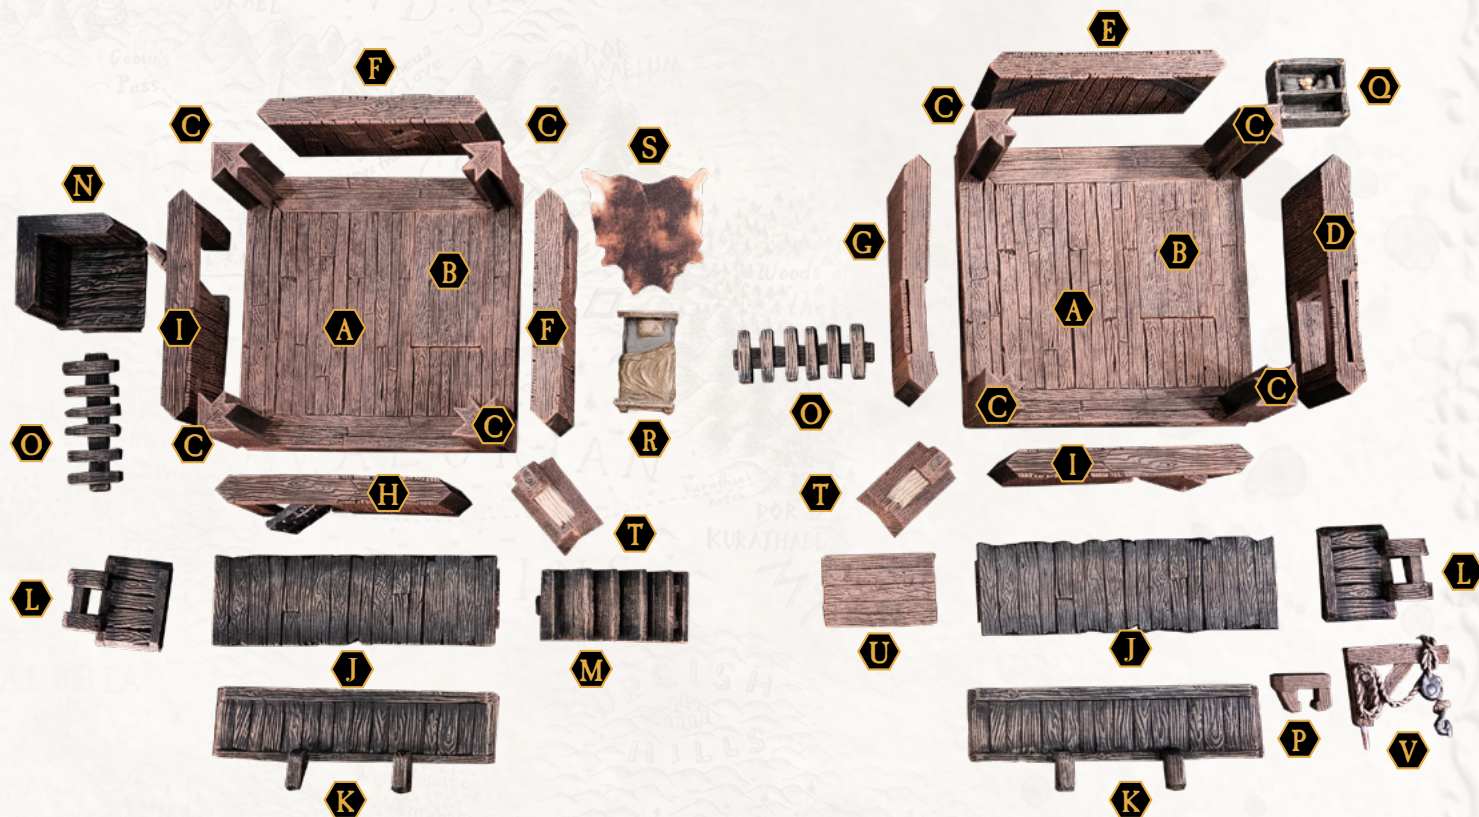

Piece Key

Level 2

Rustic Wood:

- A. 4x4 Rustic Wood Floor
- B. Rustic / Parquet - Wood Floor Insert
- C. Wooden Corner Post
- D. Rustic Wood Offset Window Wall
- E. Rustic Wood Solid Wall
- F. Rustic Wood Ramshackle Wall
- G. Rustic Wood Secret Door Wall
- H. Rustic Wood Offset Door Wall -
  Speakeasy Door
- I. Rustic Wood Offset Door Wall -
  Rustic Wood Door

Scaffolding:

- J. Narrow Scaffold Platform
- K. 4-in. Railing
- L. Narrow Railing
- M. Scaffold Stairs - 38mm
- N. Corner Railing Scaffold Platform
- O. Hanging Ladder
- P. Railing Pole Accessory Holder

Accessories:

- Q. Square Cabinet - Window Insert
- R. Tavern Bed
- S. Deerskin Rug
- T. Corner Corbel - Post Façade
- U. Wood Panel - Secret Door Insert
- V. Hoist - Pole Accessory