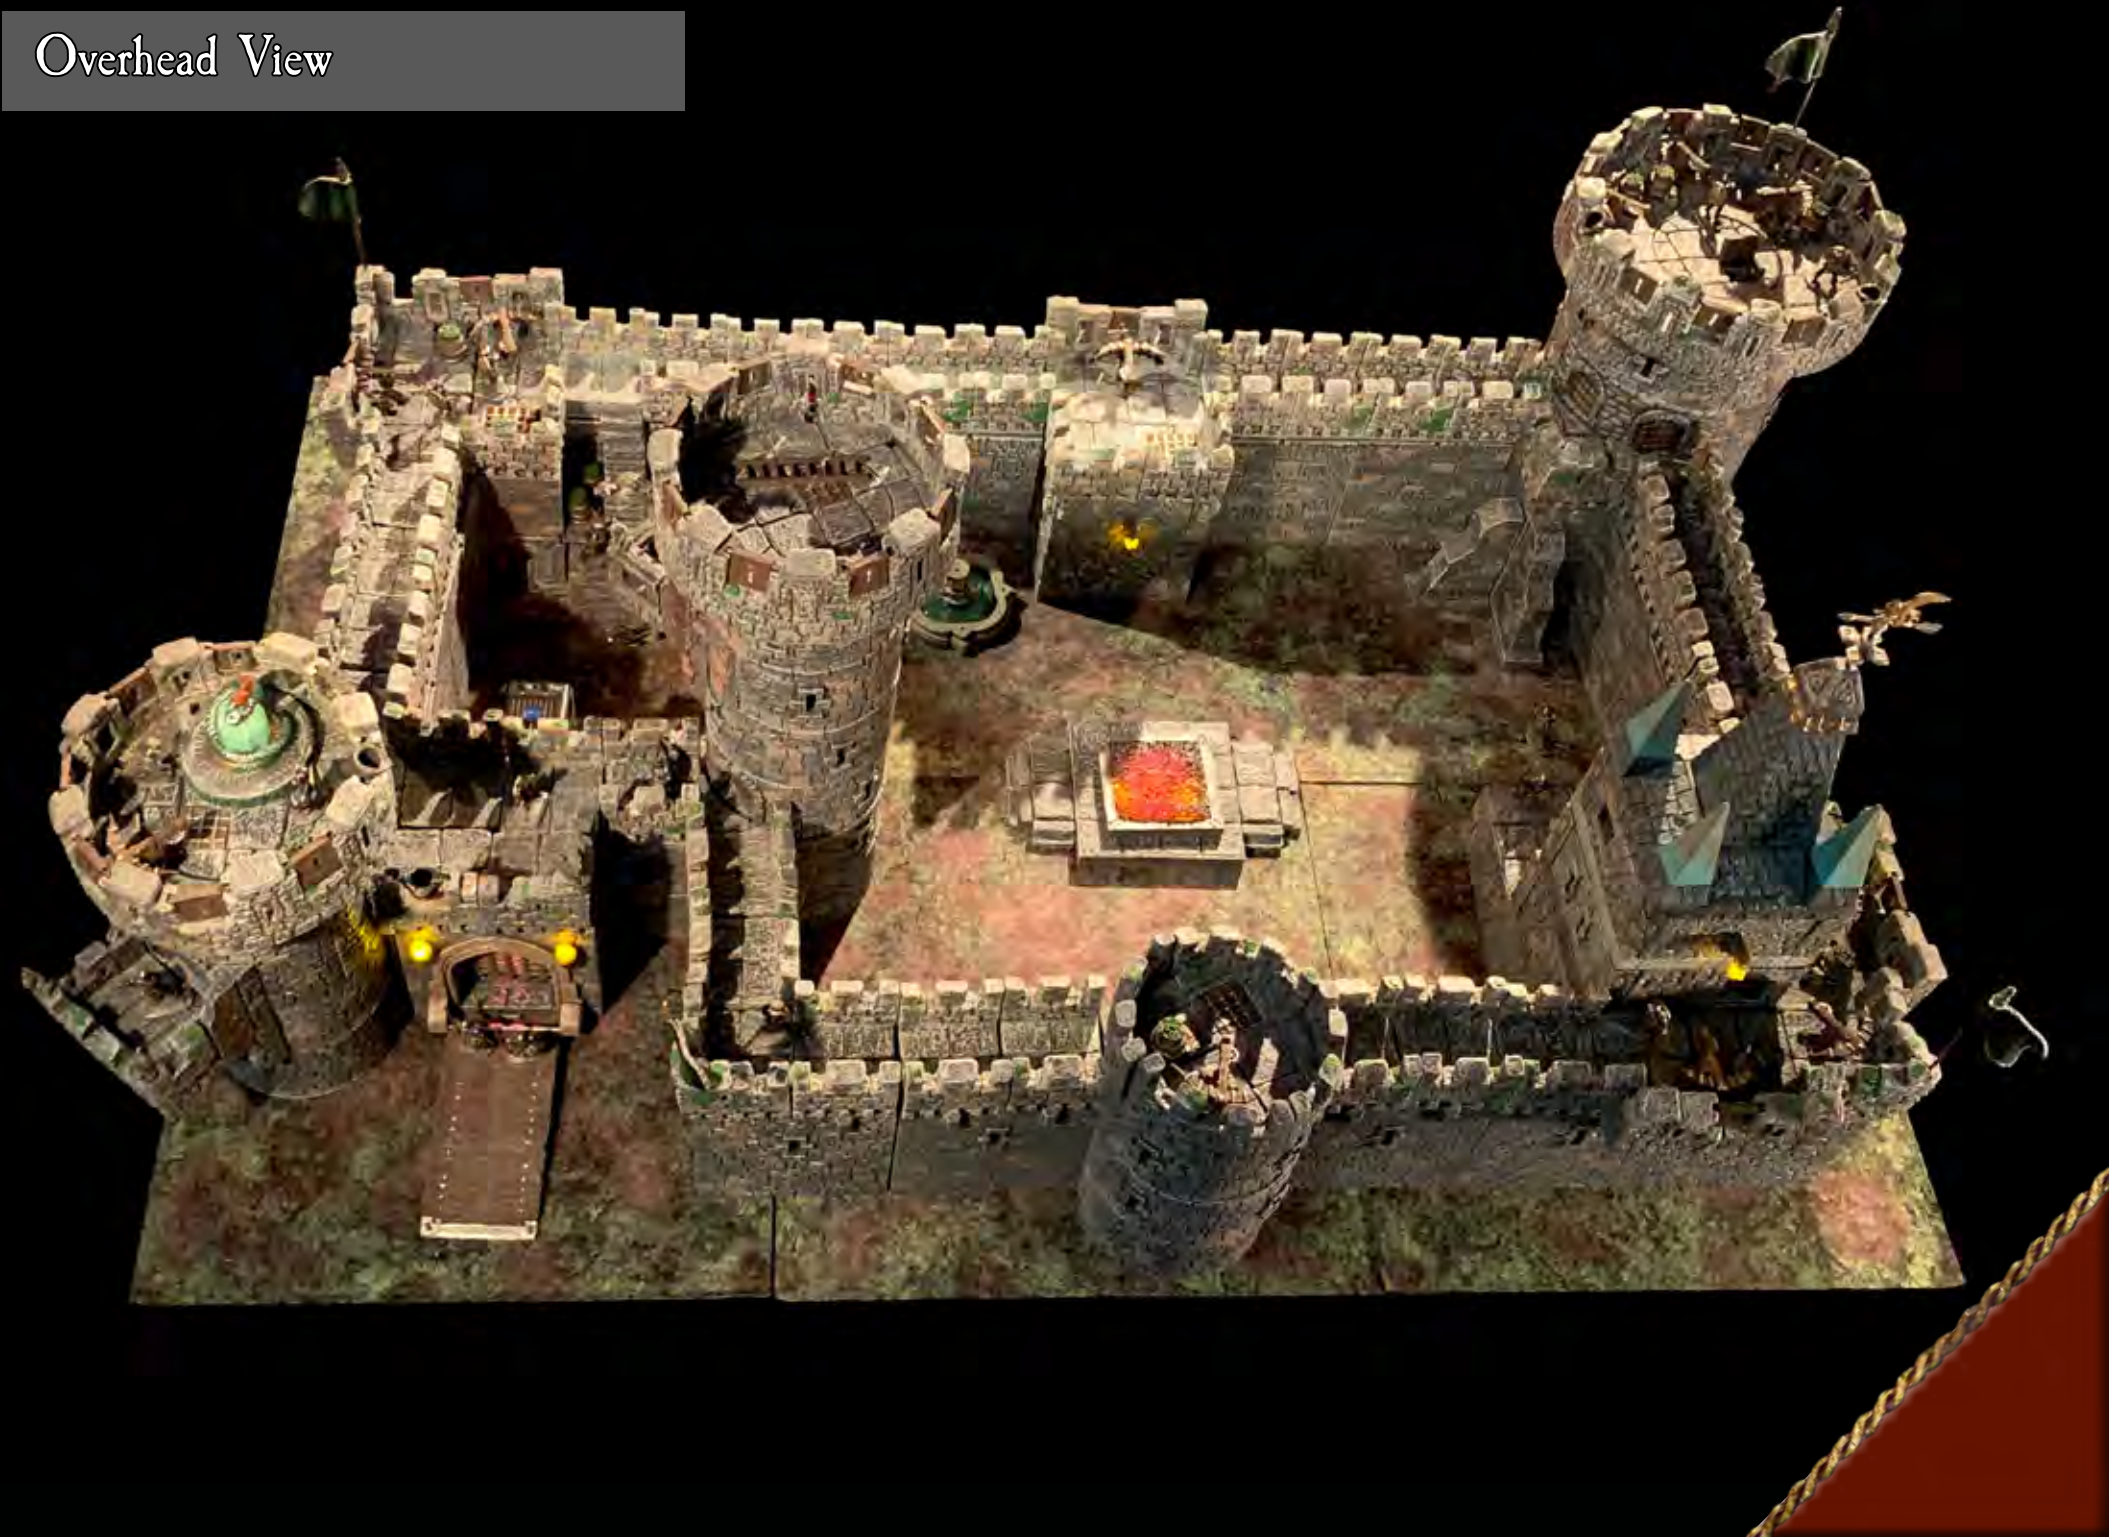

The logo for 'WYVERN WATCH CASTLE Deluxe' is centered on a black background. The word 'WYVERN' is written in large, gold, serif capital letters. Below it, 'WATCH CASTLE' is written in smaller, gold, serif capital letters. A red dragon with its wings spread is positioned behind the 'WYVERN' text. Below the main title is a gold ribbon with the word 'Deluxe' written in red, serif font.

WYVERN WATCH CASTLE

Deluxe

APRIL 2021 BUILD GUIDE

DWARVEN FORGE®

Visit Dwarvenforge.com For More Guides

Overhead View

Exploded View

Added for Deluxe Set:
Artillery Post